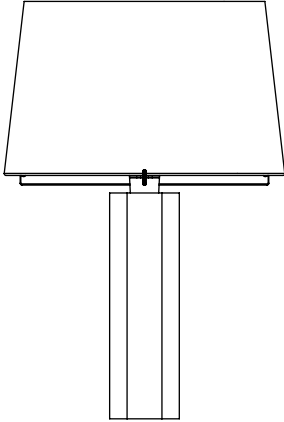

HEXAGONAL TABLE LAMP

"GRIS DES ARDENNES" BELGIAN MARBLE, BRONZE

50th ANNIVERSARY
EDITION 1969-2019

For Wabbes, and above all, it was the material that mattered. This 50-unit limited edition celebrates this passion that was his. In the early 70ies Wabbes already acquired the marble from De Merbes Sprimont. This is the reason why we wanted to use that stone again, and most of all tell a Belgian story. The early model of the hexagonal lamp was produced in ceramic. This is how he developed the light bulb fixing system and worked out the shades the lamp creates. He asked his pottery artist friend Antoine de Vincke a lamp stand in terra cotta. Jules Wabbes also designed the same lamp in travertine stone, and finally developed the raw and the polished bronze models in 1969.

HEXAGONAL TABLE LAMP

POLISHED BRONZE, 1969

DIMENSIONS (MM)		WEIGHT	
HEIGHT	DIAMETER	8,6 Kg	
690	460		

GENERALDECORATION	SPRL GENERAL DECORATION 20 ROUTE DE BEAUMONT 1380 LASNE
--------------------------	--