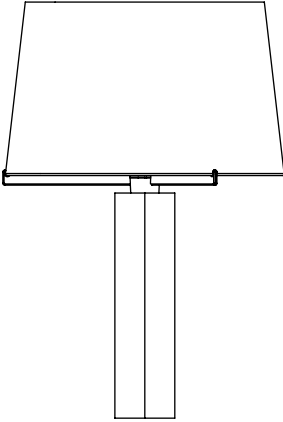

HEXAGONAL TABLE LAMP

"GRIS DES ARDENNES" BELGIAN MARBLE, BRONZE

50th ANNIVERSARY
EDITION 1969-2019

For Wabbes, and above all, it was the material that mattered. This 50-unit limited edition celebrates this passion that was his. In the early 70ies Wabbes already acquired the marble from De Merbes Sprimont. This is the reason why we wanted to use that stone again, and most of all tell a Belgian story. The early model of the hexagonal lamp was produced in ceramic. This is how he developed the light bulb fixing system and worked out the shades the lamp creates. He asked his pottery artist friend Antoine de Vincke a lamp stand in terra cotta. Jules Wabbes also designed the same lamp in travertine stone, and finally developed the raw and the polished bronze models in 1969.

HEXAGONAL TABLE LAMP

POLISHED BRONZE, 1969

DIMENSIONS (MM)		WEIGHT	
HEIGHT	DIAMETER	8,6 Kg	
690	460		

GENERALDECORATION	SPRL GENERAL DECORATION 20 ROUTE DE BEAUMONT 1380 LASNE
--------------------------	--