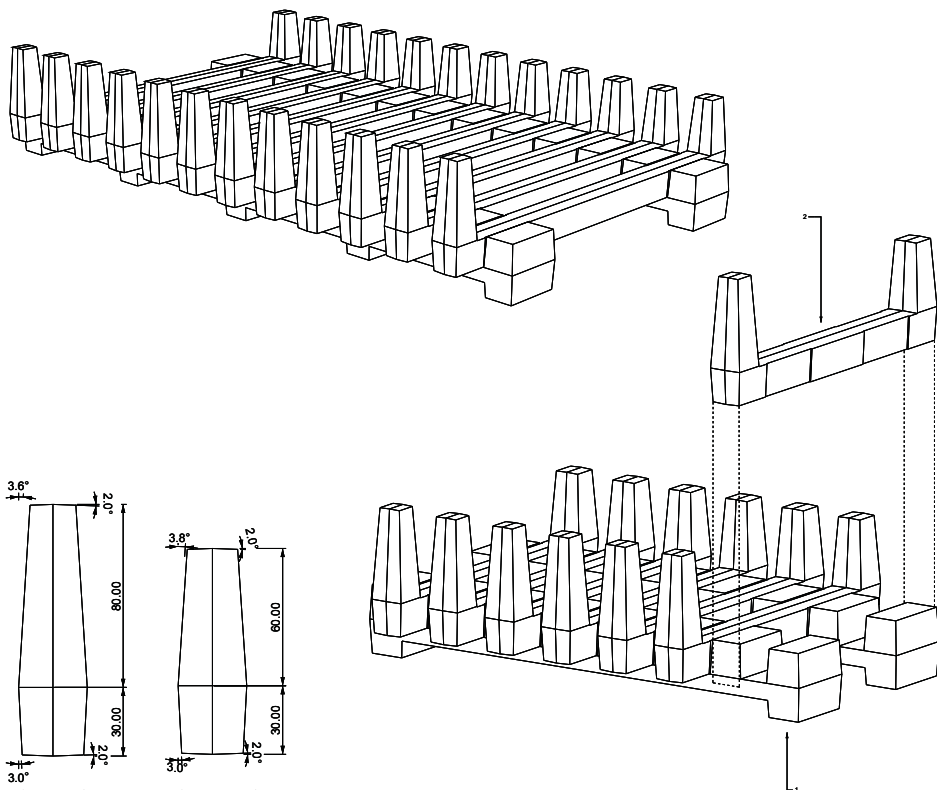

INFO@JULES-WABBES.COM
WWW.JULES-WABBES.COM

Jules Wabbes
GENERALDECORATION

FIRE BASKET

IRON CAST, 1960 - 1965

DIMENSIONS (MM) SMALL/LARGE

FINISHES

LENGHT

WIDTH

HEIGHT

WEIGHT

Iron Cast

S 440

295

120 (FRONT)

30 kg

L 755