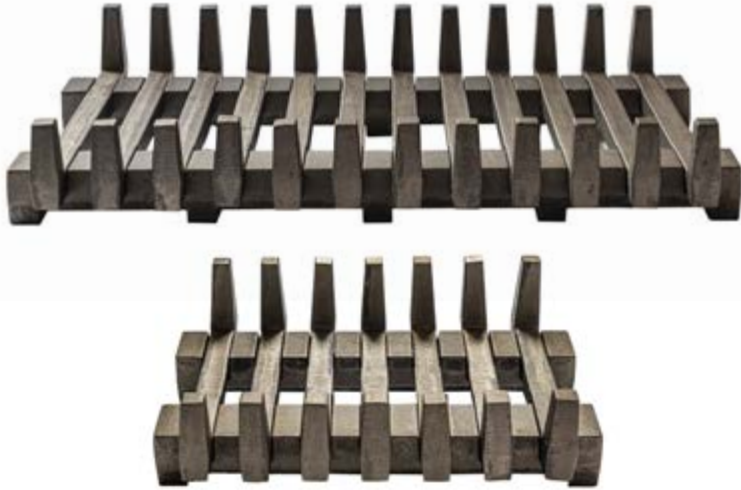

FIRE BASKET

IRON CAST, 1960 - 1965

These andirons or firedogs were conceived like a basket or a grid in cast iron. They were designed for Wabbes' new house after his wedding in 1960. Indeed, the chimneys of his modern house were rather smaller than the atraditional ones. Jules Wabbes needed to create something new to take advantage of the fireplace.

These andirons are very efficient for cradling the logs and allow air to circulate. Enjoy a nice, warm wood fire at home again, in a safe way as the logs will securely and slowly burn.

You will keep them forever. No maintenance required.
Natural patina. Available in two sizes

INFO@JULES-WABBES.COM
WWW.JULES-WABBES.COM

Jules Wabbes
GENERALDECORATION

FIRE BASKET

IRON CAST, 1960 - 1965

DIMENSIONS (MM) SMALL/LARGE

FINISHES

LENGHT

WIDTH

HEIGHT

WEIGHT

Iron Cast

S 440

295

120 (FRONT)

30 kg

L 755