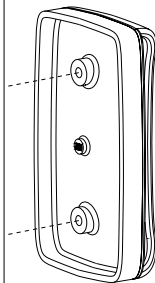

# IRON DOOR HANDLES + DOOR PUSHER (LARGE)

— LIDH2183 + LDP2209 BRONZE, 1960

This large door handle (the size of an smoothing-iron) was probably one of the first to be designed by Jules Wabbes, before the creation of General Decoration in 1969. It can be seen on a picture of the first showroom of Mobilier Universel (Wabbes' first company, created in 1957) in Brussels. The doorknob was utilised horizontally on a glass door. It can be fixed vertically or horizontally and on both sides of the door. The raw bronze is soft and smooth. It can be used outside by all weather and gets a beautiful patina with time. These doorknobs can be seen at the "Musée L", which used to be the Louvain-la-Neuve library. A doorknob was also exhibited at the BOZAR retrospective in 2012. After those first doorknobs, Wabbes designed several door and cabinet knobs, particularly for his new company, General Decoration in 1969. They add beauty, convenience, or effectiveness to a door and become like a jewel for the door. It's heavy and strong, and it lasts forever. It is a signature for a house, an office, or a shop.

# IRON DOOR HANDLES + DOOR PUSHER

**SMALL: SIDH1018 + SDP2209 | LARGE: LIDH2183 + LDP2209**

209 mm  
8.23"

117 mm / 4.60"

154 mm / 6.06"

290 mm / 11.42"

57 mm / 2.24"

Dimensions are approximate and may vary slightly.

## DIMENSIONS (mm / inch — kg / lbs)

| LENGTH                    | DEPTH                  | WIDTH                    | WEIGHT   |
|---------------------------|------------------------|--------------------------|--|
| 209 / 8.23<br>290 / 11.42 | 57 / 2.24<br>80 / 3.15 | 117 / 4.60<br>154 / 6.06 | 2.80 / 6.94 + 1.80 / 3.97<br>7.40 / 16.31 + 5.20 / 11.46 |