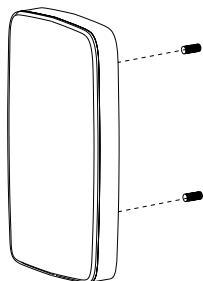

# IRON DOOR HANDLES + DOOR PUSHER (LARGE)

— LIDH2183 + LDP2209 BRONZE, 1960

This large door handle (the size of an smoothing-iron) was probably one of the first to be designed by Jules Wabbes, before the creation of General Decoration in 1969. It can be seen on a picture of the first showroom of Mobilier Universel (Wabbes' first company, created in 1957) in Brussels. The doorknob was utilised horizontally on a glass door. It can be fixed vertically or horizontally and on both sides of the door. The raw bronze is soft and smooth. It can be used outside by all weather and gets a beautiful patina with time. These doorknobs can be seen at the "Musée L", which used to be the Louvain-la-Neuve library. A doorknob was also exhibited at the BOZAR retrospective in 2012. After those first doorknobs, Wabbes designed several door and cabinet knobs, particularly for his new company, General Decoration in 1969. They add beauty, convenience, or effectiveness to a door and become like a jewel for the door. It's heavy and strong, and it lasts forever. It is a signature for a house, an office, or a shop.

# IRON DOOR HANDLES + DOOR PUSHER

**SMALL: SIDH1018 + SDP2209 | LARGE: LIDH2183 + LDP2209**

209 mm  
8.23"

117 mm / 4.60"

154 mm / 6.06"

290 mm / 11.42"

57 mm / 2.24"

Dimensions are approximate and may vary slightly.

## DIMENSIONS (mm / inch — kg / lbs)

| LENGTH                    | DEPTH                  | WIDTH                    | WEIGHT   |
|---------------------------|------------------------|--------------------------|--|
| 209 / 8.23<br>290 / 11.42 | 57 / 2.24<br>80 / 3.15 | 117 / 4.60<br>154 / 6.06 | 2.80 / 6.94 + 1.80 / 3.97<br>7.40 / 16.31 + 5.20 / 11.46 |