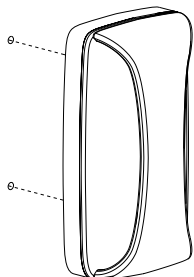

# IRON DOOR HANDLES + DOOR PUSHER (LARGE)

— LIDH2183 + LDP2209 BRONZE, 1960

This large door handle (the size of an smoothing-iron) was probably one of the first to be designed by Jules Wabbes, before the creation of General Decoration in 1969. It can be seen on a picture of the first showroom of Mobilier Universel (Wabbes' first company, created in 1957) in Brussels. The doorknob was utilised horizontally on a glass door. It can be fixed vertically or horizontally and on both sides of the door. The raw bronze is soft and smooth. It can be used outside by all weather and gets a beautiful patina with time. These doorknobs can be seen at the "Musée L", which used to be the Louvain-la-Neuve library. A doorknob was also exhibited at the BOZAR retrospective in 2012. After those first doorknobs, Wabbes designed several door and cabinet knobs, particularly for his new company, General Decoration in 1969. They add beauty, convenience, or effectiveness to a door and become like a jewel for the door. It's heavy and strong, and it lasts forever. It is a signature for a house, an office, or a shop.

# IRON DOOR HANDLES + DOOR PUSHER

**SMALL: SIDH1018 + SDP2209 | LARGE: LIDH2183 + LDP2209**

209 mm  
8.23"

117 mm / 4.60"

154 mm / 6.06"

290 mm / 11.42"

57 mm / 2.24"

Dimensions are approximate and may vary slightly.

## DIMENSIONS (mm / inch — kg / lbs)

| LENGTH                    | DEPTH                  | WIDTH                    | WEIGHT   |
|---------------------------|------------------------|--------------------------|--|
| 209 / 8.23<br>290 / 11.42 | 57 / 2.24<br>80 / 3.15 | 117 / 4.60<br>154 / 6.06 | 2.80 / 6.94 + 1.80 / 3.97<br>7.40 / 16.31 + 5.20 / 11.46 |