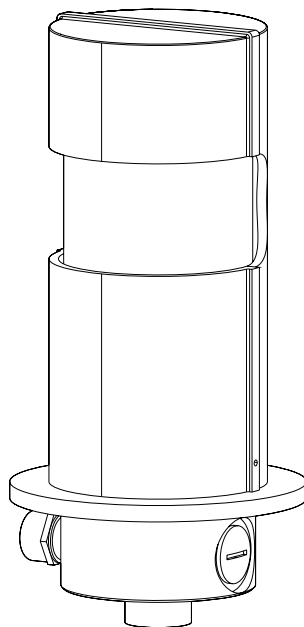

GARDEN LAMP — W1026

BRONZE, 1969

The Garden Spot is a cylindrical piece of cast raw bronze. Rotating structure for directing the light. This lamp is designed to blend discreetly into nature while gaining a natural patina over time very alike the one of a bark of a tree. This lamp has been endorsed and used by leading landscape architects and designers such as Jacques Wirtz and Jean-Noël Capart. General Decoration has manufactured this garden element since its creation in 1969.

INFO@JULESWABBES.COM
WWW.JULESWABBES.COM

Jules Wabbes
GENERALDECORATION

GARDEN LAMP — W1026

Dimensions are approximate and may vary slightly.

256 mm
10.08"

125 mm / 4.90"

FINISHE

Raw Bronze
W1026

DIMENSIONS (mm / inch — kg / lbs)

HEIGHT

DIAMETER

WEIGHT

256 / 10.08

125 / 4.90

5,2 / 11.46