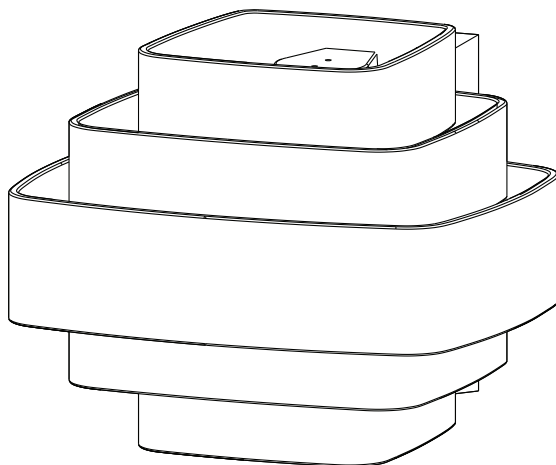

ASSEMBLY INSTRUCTIONS

INFO@JULRESWABBES.COM
WWW.JULESWABBES.COM

GEDE

1

X4

2

X2

3

4

5

TECHNICAL SPECIFICATIONS

Degree of protection: IP45

Materials: Raw bronze, borosilicate glass

Height: 205 mm - 8.00"

Depth : 230 mm - 9.00"

Length: 260 mm - 10.65"

Weight: 9,60 kg - 21.16 lbs

Light bulb: E27 Max 60W - E26 Max 40W

Power: AC 220-240V - 120V

Material to be placed by a licensed electrician, otherwise we assume no liability or guarantee. The material has been checked and tested by our care before delivery and is fully compliant.