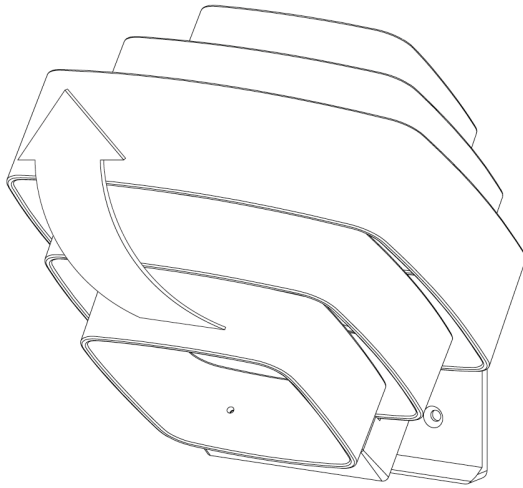

ASSEMBLY INSTRUCTIONS

INFO@JULRESWABBES.COM
WWW.JULESWABBES.COM

GEDE

1

X4

2

X2

3

4

5

TECHNICAL SPECIFICATIONS

Degree of protection: IP45

Materials: Raw bronze, borosilicate glass

Height: 205 mm - 8.00"

Depth : 230 mm - 9.00"

Length: 260 mm - 10.65"