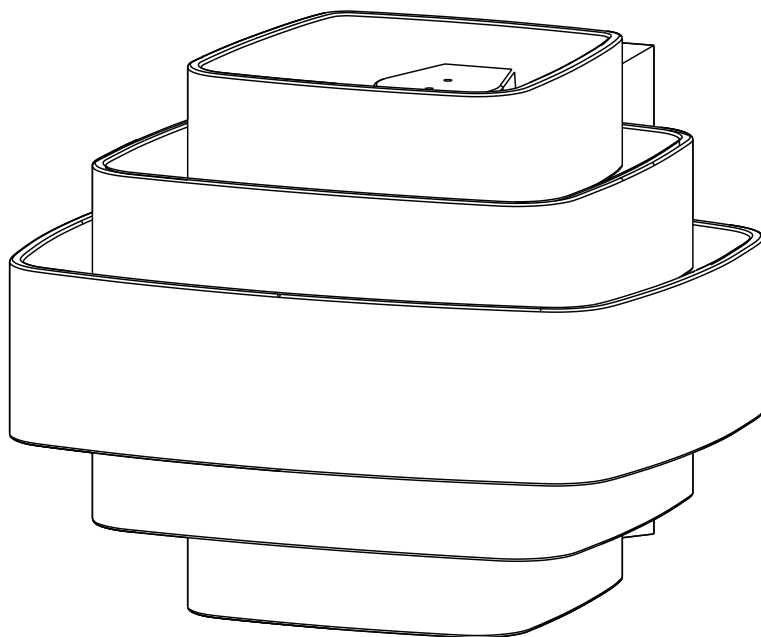

ASSEMBLY INSTRUCTIONS

INFO@JULRESWABBES.COM
WWW.JULESWABBES.COM

GEDE

1

X4

2

X2

3

4

5

TECHNICAL SPECIFICATIONS

Degree of protection: IP45

Materials: Raw bronze, borosilicate glass

Height: 205 mm - 8.00"

Depth : 230 mm - 9.00"

Length: 260 mm - 10.65"

Weight: 9,60 kg - 21.16 lbs

Light bulb: E27 Max 60W - E26 Max 40W

Power: AC 220-240V - 120V

Material to be placed by a licensed electrician, otherwise we assume no liability or guarantee. The material has been checked and tested by our care before delivery and is fully compliant.