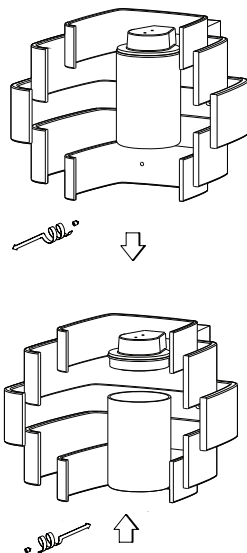

ASSEMBLY INSTRUCTIONS

INFO@JULRESWABBES.COM
WWW.JULESWABBES.COM

GEDE

1

X4

2

X2

3

4

5

TECHNICAL SPECIFICATIONS

Degree of protection: IP45

Materials: Raw bronze, borosilicate glass

Height: 205 mm - 8.00"

Depth : 230 mm - 9.00"

Length: 260 mm - 10.65"

Weight: 9,60 kg - 21.16 lbs

Light bulb: E27 Max 60W - E26 Max 40W

Power: AC 220-240V - 120V

Material to be placed by a licensed electrician, otherwise we assume no liability or guarantee. The material has been checked and tested by our care before delivery and is fully compliant.