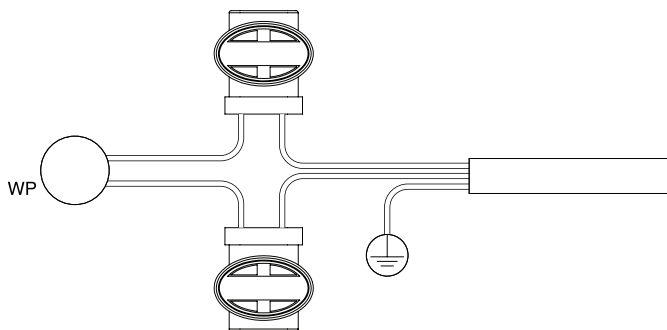

ASSEMBLY INSTRUCTIONS

INFO@JULRESWABBES.COM
WWW.JULESWABBES.COM

GEDE

1

X4

2

X2

3

4

5

TECHNICAL SPECIFICATIONS

Degree of protection: IP45

Materials: Raw bronze, borosilicate glass

Height: 205 mm - 8.00"

Depth : 230 mm - 9.00"

Length: 260 mm - 10.65"

Weight: 9,60 kg - 21.16 lbs

Light bulb: E27 Max 60W - E26 Max 40W

Power: AC 220-240V - 120V

Material to be placed by a licensed electrician, otherwise we assume no liability or guarantee. The material has been checked and tested by our care before delivery and is fully compliant.