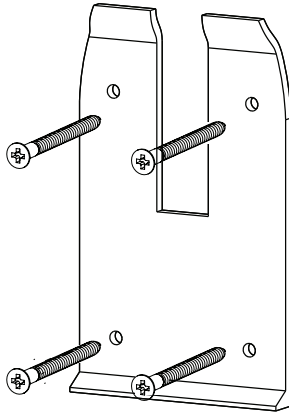

ASSEMBLY INSTRUCTIONS

INFO@JULRESWABBES.COM
WWW.JULESWABBES.COM

GEDE

1

X4

2

X2

3

4

5

TECHNICAL SPECIFICATIONS

Degree of protection: IP45

Materials: Raw bronze, borosilicate glass

Height: 205 mm - 8.00"

Depth : 230 mm - 9.00"

Length: 260 mm - 10.65"

Weight: 9,60 kg - 21.16 lbs

Light bulb: E27 Max 60W - E26 Max 40W

Power: AC 220-240V - 120V

Material to be placed by a licensed electrician, otherwise we assume no liability or guarantee. The material has been checked and tested by our care before delivery and is fully compliant.