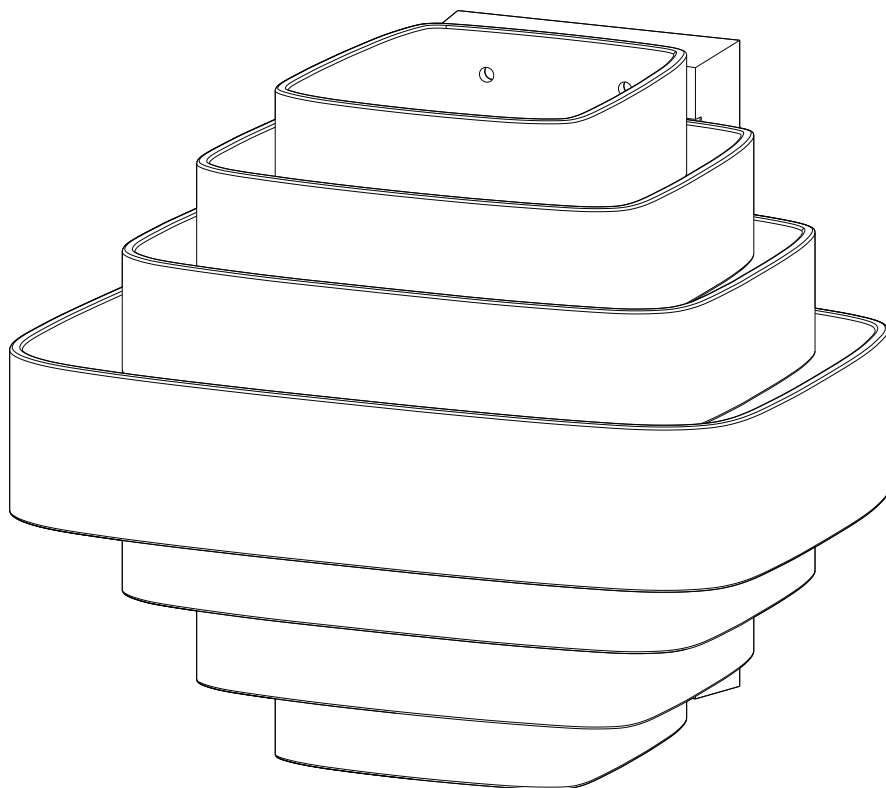

# ASSEMBLY INSTRUCTIONS

**INFO@JULESWABBES.COM**  
**WWW.JULESWABBES.COM**

**GEDE**

1

X4

2

**X2**

**3**

**4**

5

## TECHNICAL SPECIFICATIONS

Materials: Bronze, Raw or Polished

Length : 320 mm - 12.60"

Height: 270 mm - 10.63"

Depth: 250 mm - 9.85"

Weight: 13,5 kg - 29,76 lbs

Light bulb: E27 Max 60W - E26 Max 40W

Power: AC 240V-120V