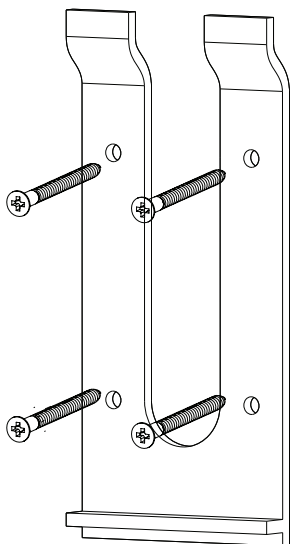

# ASSEMBLY INSTRUCTIONS

**INFO@JULESWABBES.COM**  
**WWW.JULESWABBES.COM**

**GEDE**

1

X4

2

**X2**

**3**

## TECHNICAL SPECIFICATIONS

Materials: Bronze, Raw or Polished

Length : 320 mm - 12.60"

Height: 270 mm - 10.63"

Depth: 250 mm - 9.85"

Weight: 13,5 kg - 29,76 lbs

Light bulb: E27 Max 60W - E26 Max 40W

Power: AC 240V-120V