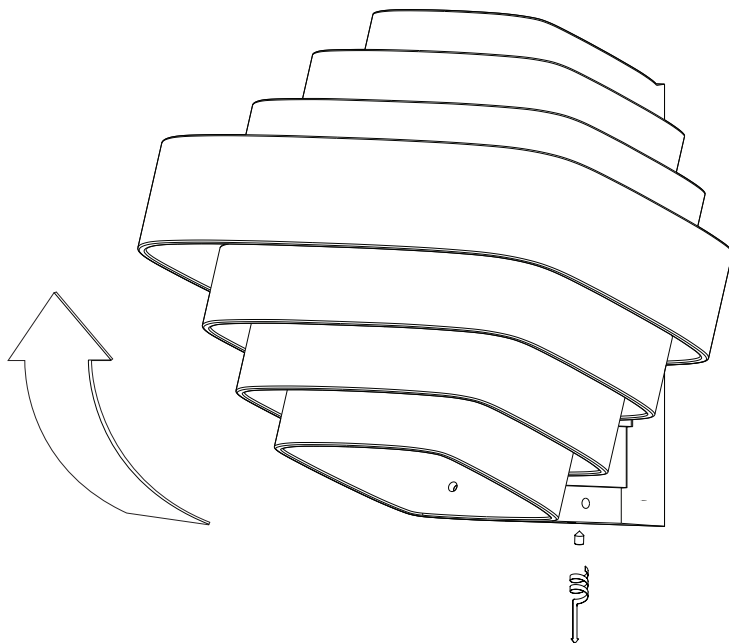

# ASSEMBLY INSTRUCTIONS

**INFO@JULESWABBES.COM**  
**WWW.JULESWABBES.COM**

**GEDE**

1

X4

2

**X2**

**3**

## TECHNICAL SPECIFICATIONS

Materials: Bronze, Raw or Polished

Length : 320 mm - 12.60"

Height: 270 mm - 10.63"

Depth: 250 mm - 9.85"

Weight: 13,5 kg - 29,76 lbs

Light bulb: E27 Max 60W - E26 Max 40W

Power: AC 240V-120V