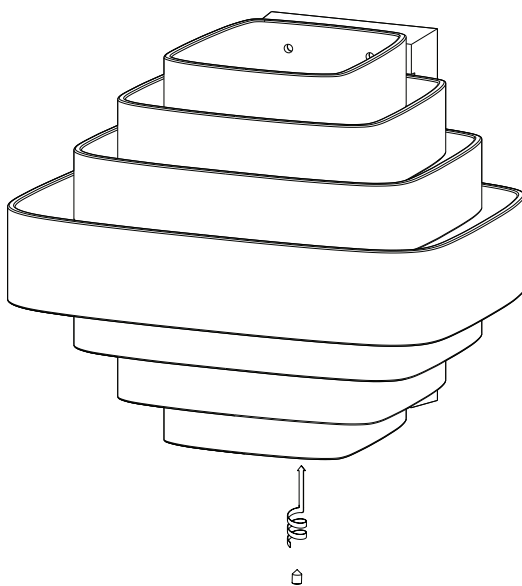

# ASSEMBLY INSTRUCTIONS

**INFO@JULESWABBES.COM**  
**WWW.JULESWABBES.COM**

**GEDE**

1

X4

2

**X2**

**3**

## TECHNICAL SPECIFICATIONS

Materials: Bronze, Raw or Polished

Length : 320 mm - 12.60"

Height: 270 mm - 10.63"

Depth: 250 mm - 9.85"

Weight: 13,5 kg - 29,76 lbs

Light bulb: E27 Max 60W - E26 Max 40W

Power: AC 240V-120V