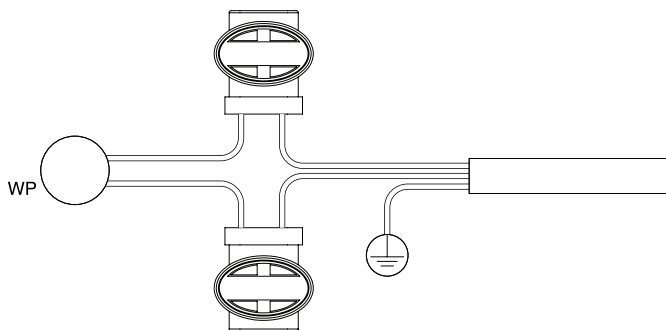

# ASSEMBLY INSTRUCTIONS

**INFO@JULESWABBES.COM**  
**WWW.JULESWABBES.COM**

**GEDE**

1

X4

2

**X2**

**3**

**4**

5

## TECHNICAL SPECIFICATIONS

Materials: Bronze, Raw or Polished

Length : 320 mm - 12.60"

Height: 270 mm - 10.63"

Depth: 250 mm - 9.85"

Weight: 13,5 kg - 29,76 lbs

Light bulb: E27 Max 60W - E26 Max 40W

Power: AC 240V-120V