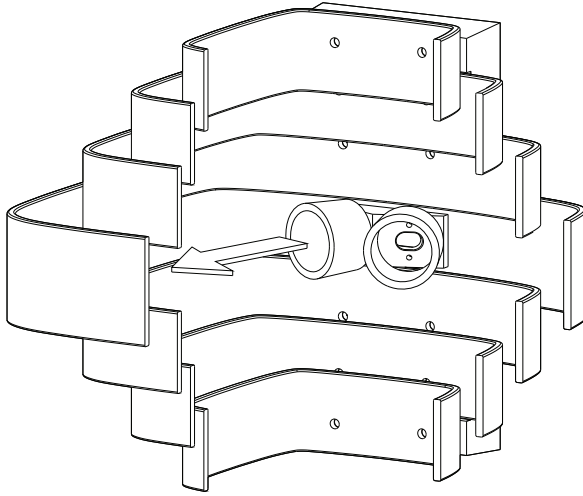

5

TECHNICAL SPECIFICATIONS

Materials: Bronze, Raw or Polished

Length : 320 mm - 12.60"

Height: 270 mm - 10.63"

Depth: 250 mm - 9.85"

Weight: 13,5 kg - 29,76 lbs

Light bulb: E27 Max 60W - E26 Max 40W

Power: AC 240V-120V

Material to be placed by a licensed electrician, otherwise we assume no liability or guarantee. The material has been checked and tested by our care before delivery and is fully compliant.

GENERALDECORATION

SPRL GENERAL DECORATION - ROUTE DE BEAUMONT, 20 - 1380 LASNE