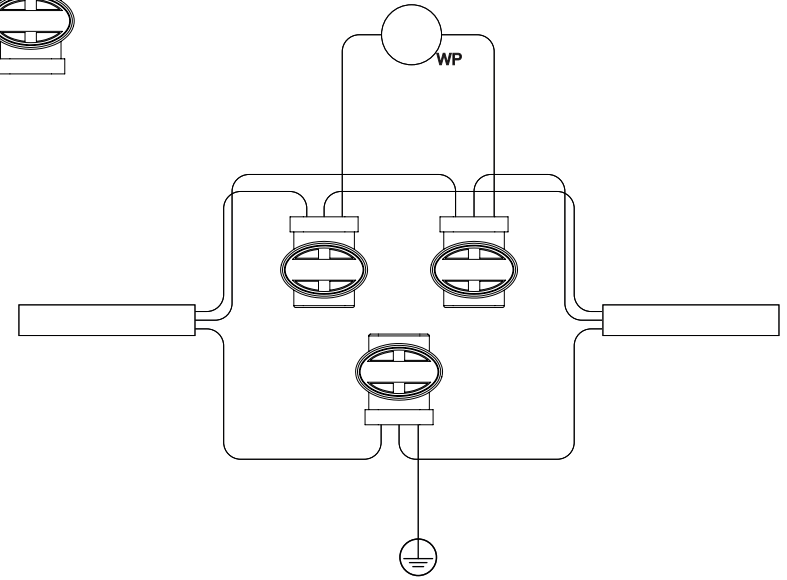

TECHNICAL SPECIFICATIONS

Materials: Raw bronze,
Borosilicate glass

Height: 256 mm - 10.08"
Diameter: 125 mm - 4.90"
Weight: 5.2 kg - 11.46 lbs

Light Bulb: E27 Max 60W
Power: AC 220-240V

The bronze cap can direct light in the desired direction (after releasing the 2 screws at the base of the cap).

The lamp is equipped with a junction box recessed into the ground and must be attached to a foundation or anchorage unit of galvanized steel with a 12mm threaded rod.

Material to be placed by a licensed electrician, otherwise we assume no liability or guarantee.

GENERALDECORATION

SPRL GENERAL DECORATION Route de Braumont, 20 - 1380 Lasne

ASSEMBLY INSTRUCTIONS

INFO@JULESWABBES.COM
WWW.JULES-WABBES.COM

GEDE

1

2

3

4

BEWARE: WATERPROOF IS GUARANTEED ONLY WITH ELECTRIC WIRE: H07 RN-F 3G 1.5 MM²

5

6