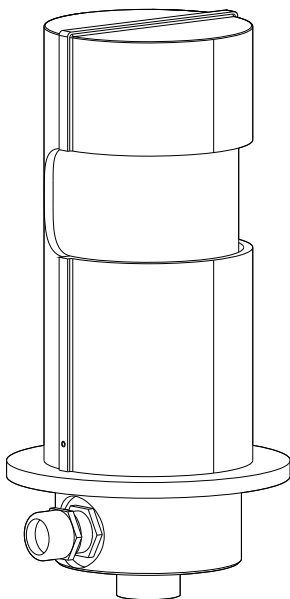

TECHNICAL SPECIFICATIONS

Materials: Raw bronze,
Borosilicate glass

Height: 256 mm - 10.08"
Diameter: 125 mm - 4.90"
Weight: 5.2 kg - 11.46 lbs

Light Bulb: E27 Max 60W
Power: AC 220-240V

The bronze cap can direct light in the desired direction (after releasing the 2 screws at the base of the cap).

The lamp is equipped with a junction box recessed into the ground and must be attached to a foundation or anchorage unit of galvanized steel with a 12mm threaded rod.

Material to be placed by a licensed electrician, otherwise we assume no liability or guarantee.