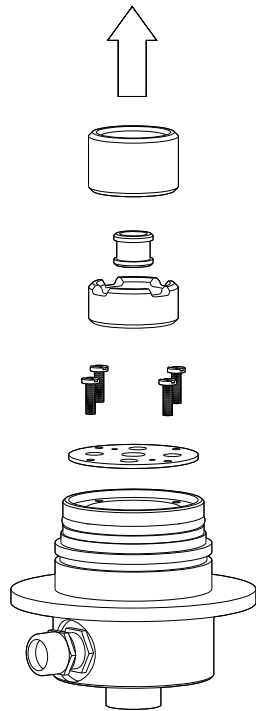

1

2

3

4

BEWARE: WATERPROOF IS GUARANTEED ONLY WITH ELECTRIC WIRE: H07 RN-F 3G 1.5 MM²

5

6