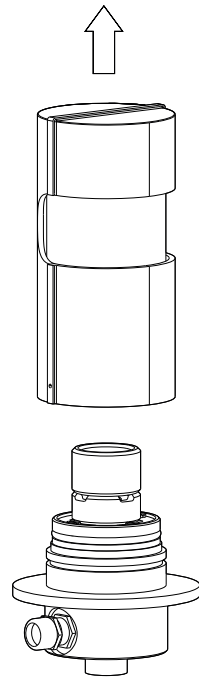

1

2

3

4

BEWARE: WATERPROOF IS GUARANTEED ONLY WITH ELECTRIC WIRE: H07 RN-F 3G 1.5 MM²

5

6