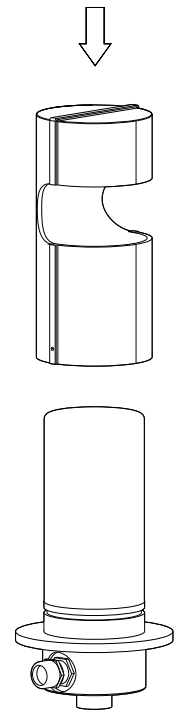

TECHNICAL SPECIFICATIONS

Materials: Raw bronze,
Borosilicate glass

Height: 256 mm - 10.08"
Diameter: 125 mm - 4.90"
Weight: 5.2 kg - 11.46 lbs

Light Bulb: E27 Max 60W
Power: AC 220-240V

The bronze cap can direct light in the desired direction (after releasing the 2 screws at the base of the cap).

The lamp is equipped with a junction box recessed into the ground and must be attached to a foundation or anchorage unit of galvanized steel with a 12mm threaded rod.

Material to be placed by a licensed electrician, otherwise we assume no liability or guarantee.

4

BEWARE: WATERPROOF IS GUARANTEED ONLY WITH ELECTRIC WIRE: H07 RN-F 3G 1.5 MM²

5

6