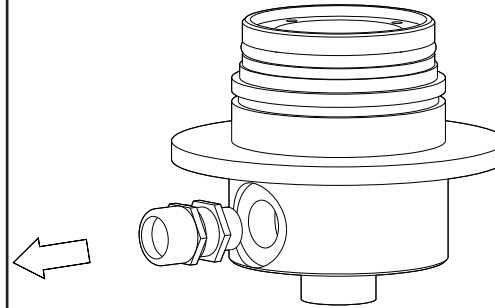

1

2

3

4

BEWARE: WATERPROOF IS GUARANTEED ONLY WITH ELECTRIC WIRE: H07 RN-F 3G 1.5 MM²

5

6