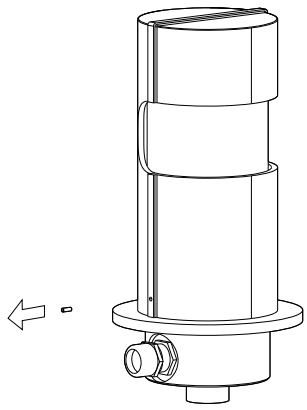

1

2

3

4

BEWARE: WATERPROOF IS GUARANTEED ONLY WITH ELECTRIC WIRE: H07 RN-F 3G 1.5 MM²

5

6