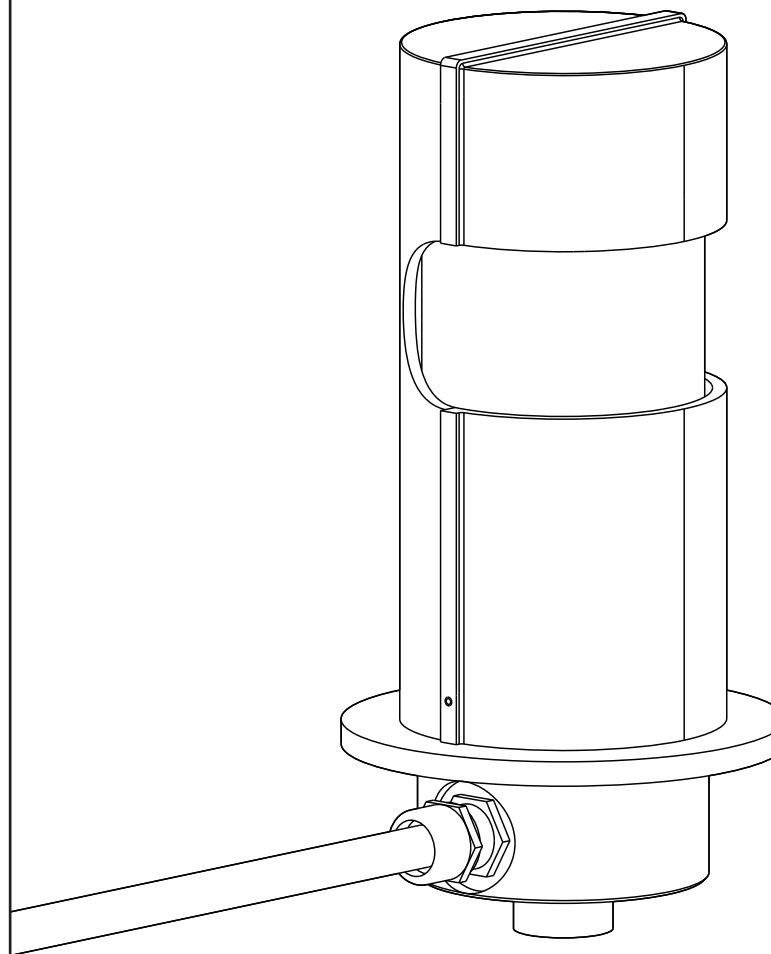

ASSEMBLY INSTRUCTIONS

INFO@JULESWABBES.COM
WWW.JULES-WABBES.COM

GEDE