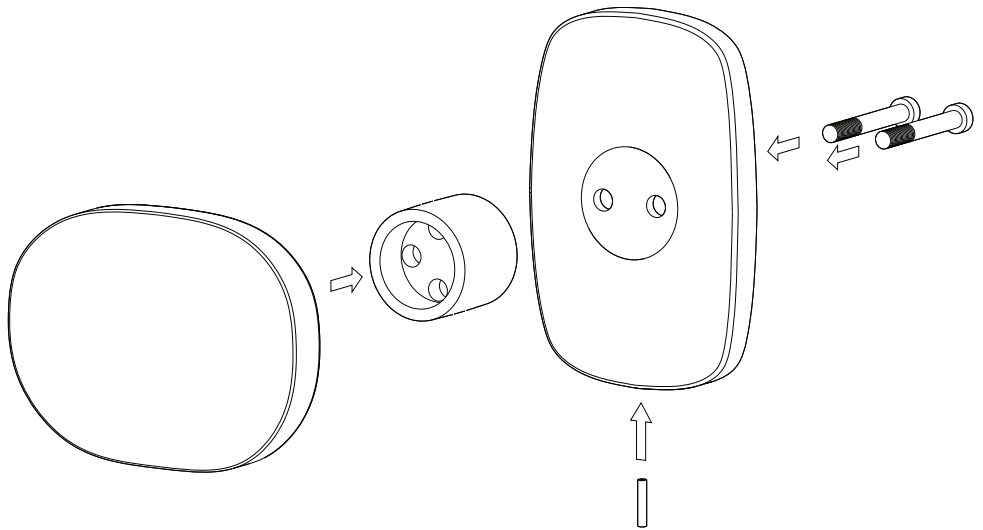

# ASSEMBLY INSTRUCTIONS

**INFO@JULESWABBES.COM**  
**WWW.JULESWABBES.COM**

**GEDE**

1

**X4**

2

3

## TECHNICAL SPECIFICATIONS

Materials: Chrome-plated Bronze, Polished Bronze, Raw Bronze

Width: 152 mm / 5.98"

Depth: 82 mm / 3.23"

Height: 170 mm / 6.69"

Weight: 4.40 kg / 9.70 lbs

**GENERALDECORATION**

**SPRL 20, ROUTE DE BEAUMONT À 1380 LASNE - BELGIUM**