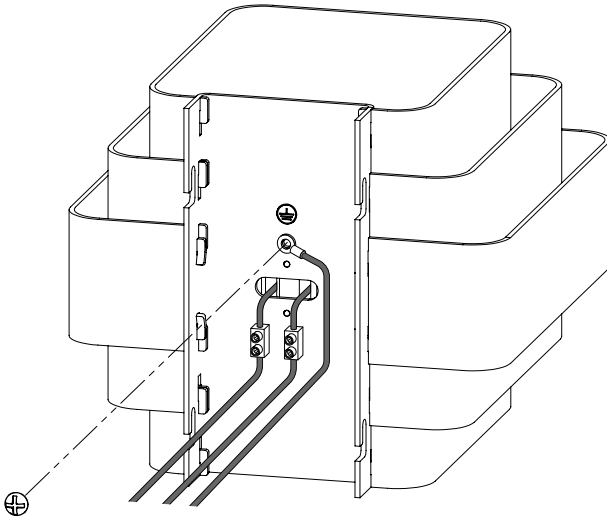

ASSEMBLY INSTRUCTIONS

INFO@JULESWABBES.COM
WWW.JULESWABBES.COM

GEDE

1

X4

2

X2

3

4

5

TECHNICAL SPECIFICATIONS

Materials: Brass (Polished, Brushed or Nickel-Plated)

Length: 173 mm - 6.80"

Depth: 189 mm - 7.50"

Height: 150 mm - 5.90"

Weight: 2,8 kg - 5,07 lbs

Light Bulb: E27 Max 60W - E26 Max 40W

Power: AC 240V - 120 V

Material to be placed by a licensed electrician, otherwise we assume no liability or guarantee. The material has been checked and tested by our care before delivery and is fully compliant.