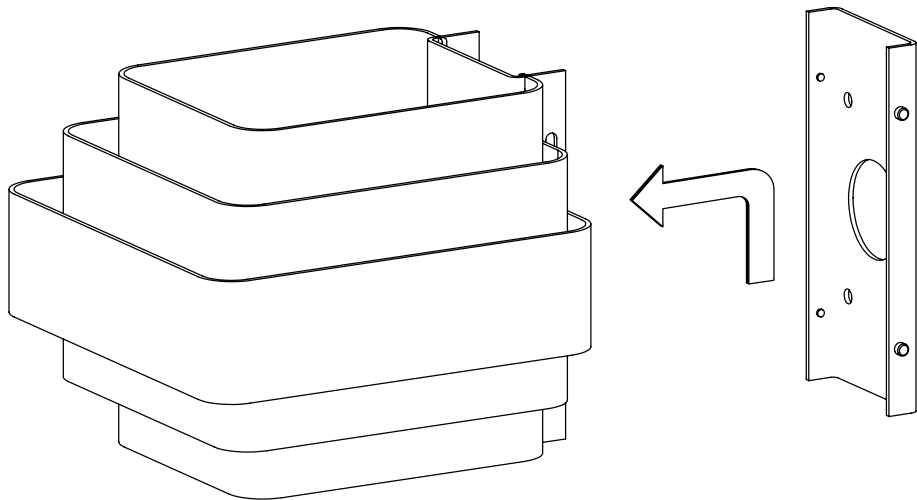

ASSEMBLY INSTRUCTIONS

INFO@JULESWABBES.COM
WWW.JULESWABBES.COM

GEDE

1

X4

2

X2

3

4

5

TECHNICAL SPECIFICATIONS

Materials: Brass (Polished, Brushed or Nickel-Plated)

Length: 173 mm - 6.80"

Depth: 189 mm - 7.50"

Height: 150 mm - 5.90"

Weight: 2,8 kg - 5,07 lbs