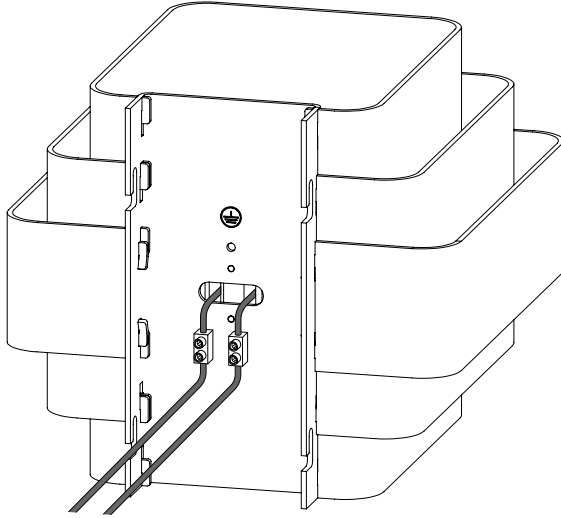

ASSEMBLY INSTRUCTIONS

INFO@JULESWABBES.COM
WWW.JULESWABBES.COM

GEDE

1

X4

2

X2

3

4

5

TECHNICAL SPECIFICATIONS

Materials: Brass (Polished, Brushed or Nickel-Plated)

Length: 173 mm - 6.80"

Depth: 189 mm - 7.50"

Height: 150 mm - 5.90"

Weight: 2,8 kg - 5,07 lbs

Light Bulb: E27 Max 60W - E26 Max 40W

Power: AC 240V - 120 V

Material to be placed by a licensed electrician, otherwise we assume no liability or guarantee. The material has been checked and tested by our care before delivery and is fully compliant.