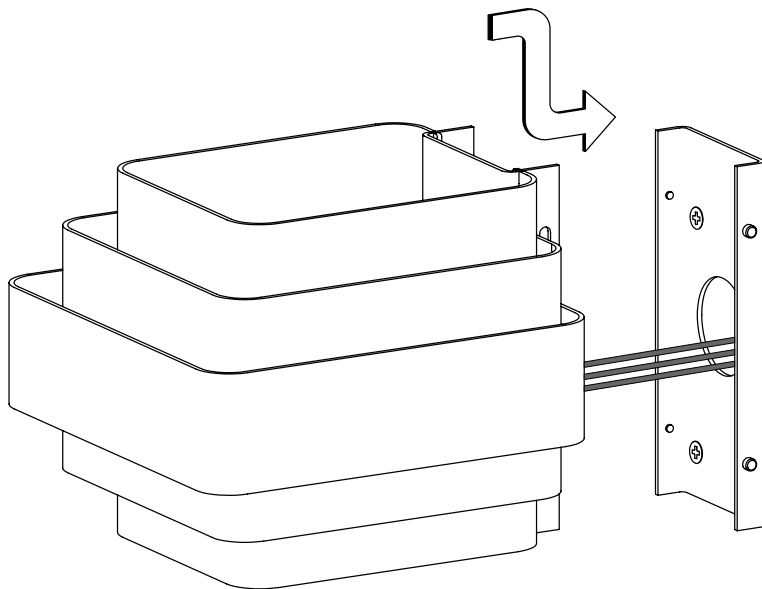

ASSEMBLY INSTRUCTIONS

INFO@JULESWABBES.COM
WWW.JULESWABBES.COM

GEDE

1

X4

2

X2

3

4

5

TECHNICAL SPECIFICATIONS

Materials: Brass (Polished, Brushed or Nickel-Plated)

Length: 173 mm - 6.80"

Depth: 189 mm - 7.50"

Height: 150 mm - 5.90"

Weight: 2,8 kg - 5,07 lbs