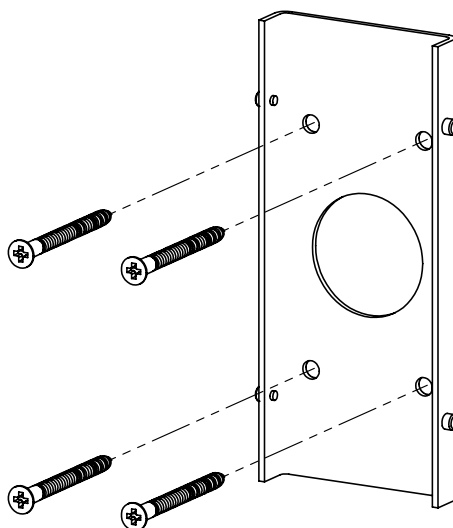

ASSEMBLY INSTRUCTIONS

INFO@JULESWABBES.COM
WWW.JULESWABBES.COM

GEDE

1

X4

2

X2

3

4

5

TECHNICAL SPECIFICATIONS

Materials: Brass (Polished, Brushed or Nickel-Plated)

Length: 173 mm - 6.80"

Depth: 189 mm - 7.50"

Height: 150 mm - 5.90"

Weight: 2,8 kg - 5,07 lbs