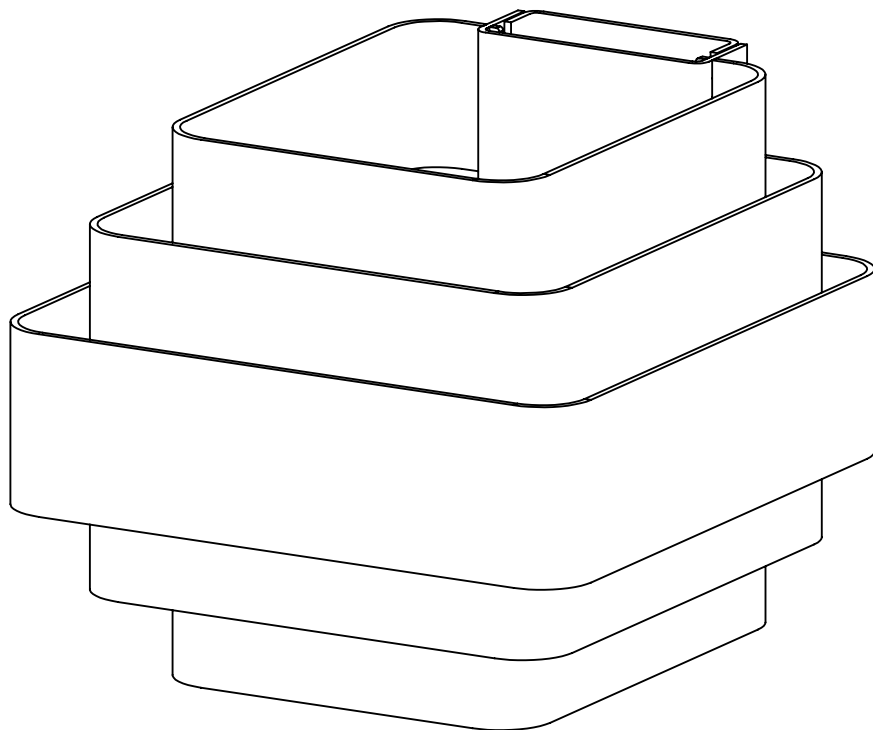

ASSEMBLY INSTRUCTIONS

INFO@JULESWABBES.COM
WWW.JULESWABBES.COM

GEDE

1

X4

2

X2

3

4

5

TECHNICAL SPECIFICATIONS

Materials: Brass (Polished, Brushed or Nickel-Plated)

Length: 173 mm - 6.80"

Depth: 189 mm - 7.50"

Height: 150 mm - 5.90"

Weight: 2,8 kg - 5,07 lbs