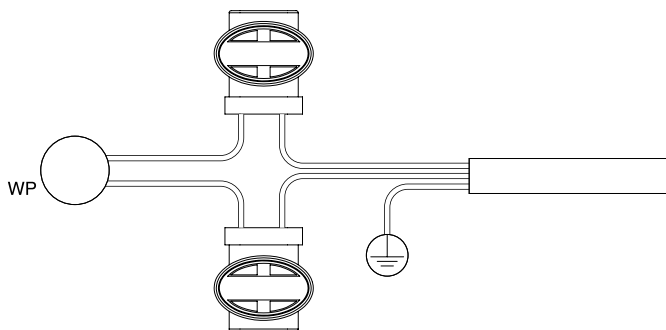

ASSEMBLY INSTRUCTIONS

INFO@JULESWABBES.COM
WWW.JULESWABBES.COM

GEDE

1

X4

2

X2

3

4

5

TECHNICAL SPECIFICATIONS

Degree of Protection: IP45

Materials: Raw bronze, Borosilicate glass

Length: 240 mm - 9.45"

Depth: 148 mm - 5.80"

Height: 163 mm - 6.40"

Weight: 7,7 kg - 16,98 lbs

Light Bulb: E27 Max 60W - E26 Max 40W

Power: AC 240V - 120V

Material to be placed by a licensed electrician, otherwise we assume no liability or guarantee. The material has been checked and tested by our care before delivery and is fully compliant.