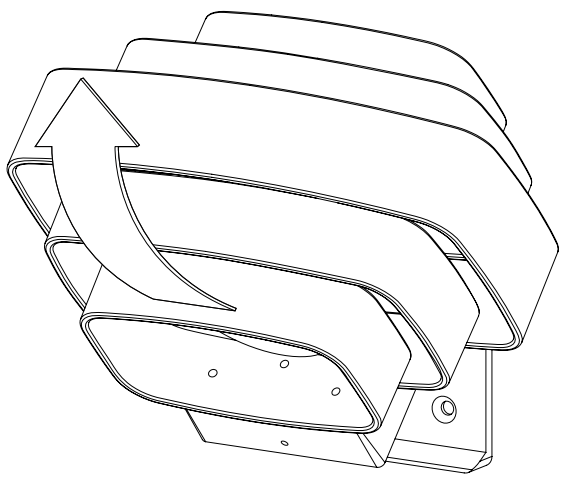

ASSEMBLY INSTRUCTIONS

INFO@JULESWABBES.COM
WWW.JULESWABBES.COM

GEDE

1

X4

2

X2

3

4

5

TECHNICAL SPECIFICATIONS

Degree of Protection: IP45

Materials: Raw bronze, Borosilicate glass

Length: 240 mm - 9.45"

Depth: 148 mm - 5.80"

Height: 163 mm - 6.40"

Weight: 7,7 kg - 16,98 lbs

Light Bulb: E27 Max 60W - E26 Max 40W

Power: AC 240V - 120V

Material to be placed by a licensed electrician, otherwise we assume no liability or guarantee. The material has been checked and tested by our care before delivery and is fully compliant.