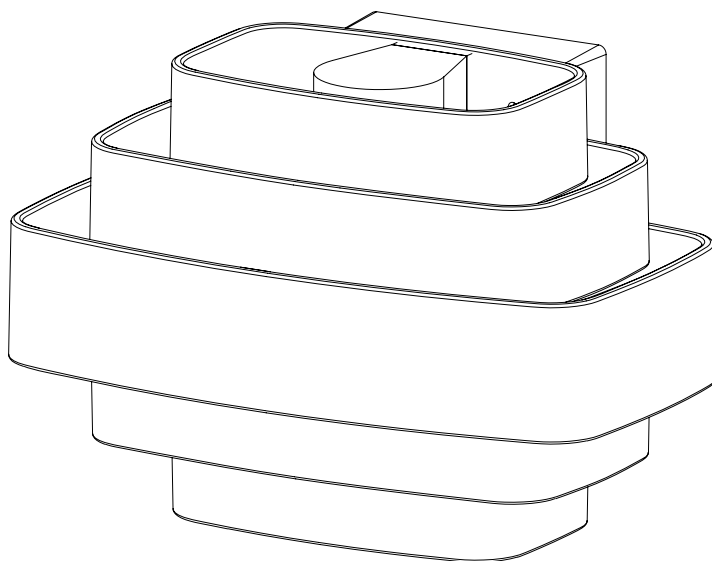

ASSEMBLY INSTRUCTIONS

INFO@JULESWABBES.COM
WWW.JULESWABBES.COM

GEDE

1

X4

2

X2

3

4

5

TECHNICAL SPECIFICATIONS

Degree of Protection: IP45

Materials: Raw bronze, Borosilicate glass

Length: 240 mm - 9.45"

Depth: 148 mm - 5.80"

Height: 163 mm - 6.40"

Weight: 7,7 kg - 16,98 lbs

Light Bulb: E27 Max 60W - E26 Max 40W

Power: AC 240V - 120V

Material to be placed by a licensed electrician, otherwise we assume no liability or guarantee. The material has been checked and tested by our care before delivery and is fully compliant.