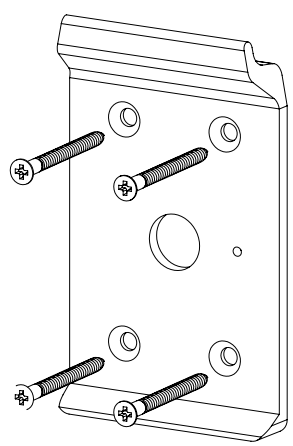

ASSEMBLY INSTRUCTIONS

INFO@JULESWABBES.COM
WWW.JULESWABBES.COM

GEDE

1

X4

2

X2

3

4

5

TECHNICAL SPECIFICATIONS

Degree of Protection: IP45

Materials: Raw bronze, Borosilicate glass

Length: 240 mm - 9.45"

Depth: 148 mm - 5.80"

Height: 163 mm - 6.40"

Weight: 7,7 kg - 16,98 lbs

Light Bulb: E27 Max 60W - E26 Max 40W

Power: AC 240V - 120V

Material to be placed by a licensed electrician, otherwise we assume no liability or guarantee. The material has been checked and tested by our care before delivery and is fully compliant.