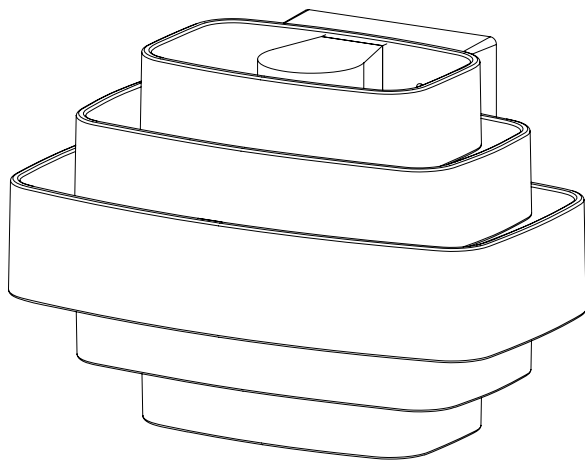

ASSEMBLY INSTRUCTIONS

INFO@JULESWABBES.COM
WWW.JULESWABBES.COM

GEDE

1

X4

2

X2

3

4

5

TECHNICAL SPECIFICATIONS

Degree of Protection: IP45

Materials: Raw bronze, Borosilicate glass

Length: 240 mm - 9.45"

Depth: 148 mm - 5.80"

Height: 163 mm - 6.40"

Weight: 7,7 kg - 16,98 lbs

Light Bulb: E27 Max 60W - E26 Max 40W

Power: AC 240V - 120V

Material to be placed by a licensed electrician, otherwise we assume no liability or guarantee. The material has been checked and tested by our care before delivery and is fully compliant.