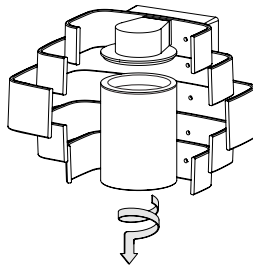

ASSEMBLY INSTRUCTIONS

INFO@JULESWABBES.COM
WWW.JULESWABBES.COM

GEDE

1

X4

2

X2

3

4

5

TECHNICAL SPECIFICATIONS

Degree of Protection: IP45

Materials: Raw bronze, Borosilicate glass

Length: 240 mm - 9.45"

Depth: 148 mm - 5.80"

Height: 163 mm - 6.40"