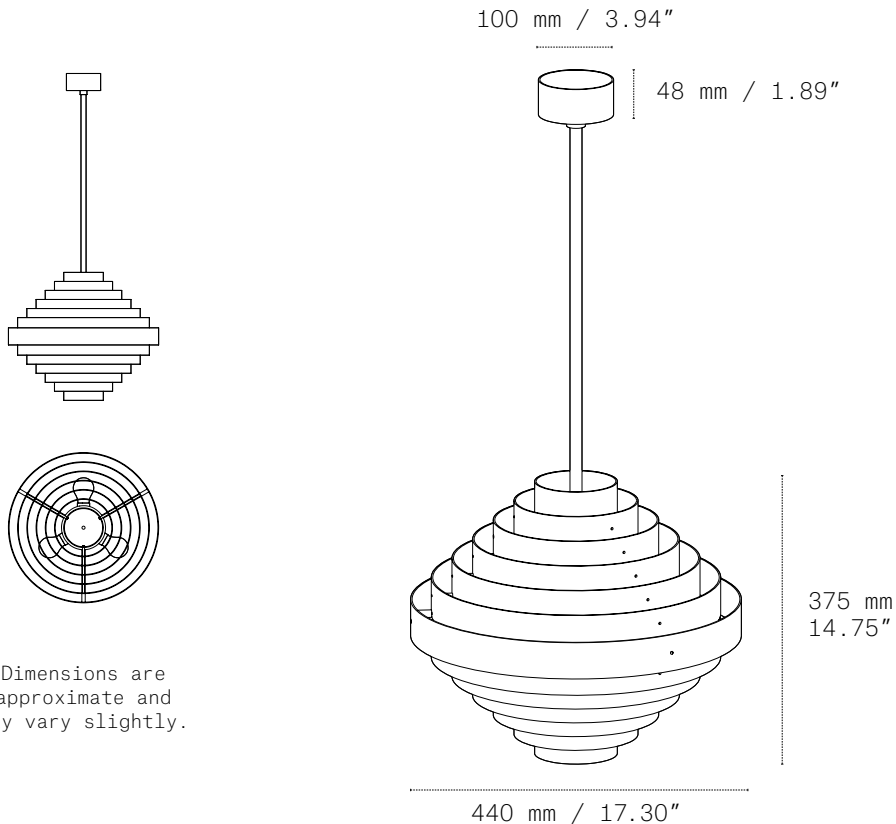

ROUND BRASS PENDANT (LARGE) — LRP

FINISHES

Polished
Brass
LRP-PB

Nickel-Plated
Brass
LRP-NPB

Brushed
Brass
LRP-BB

DIMENSIONS (mm / inch — kg / lbs)

LENGHT	WIDTH	HEIGHT	WEIGHT
440 / 17.30	440 / 17.30	375 / 14.75	12 / 26.46