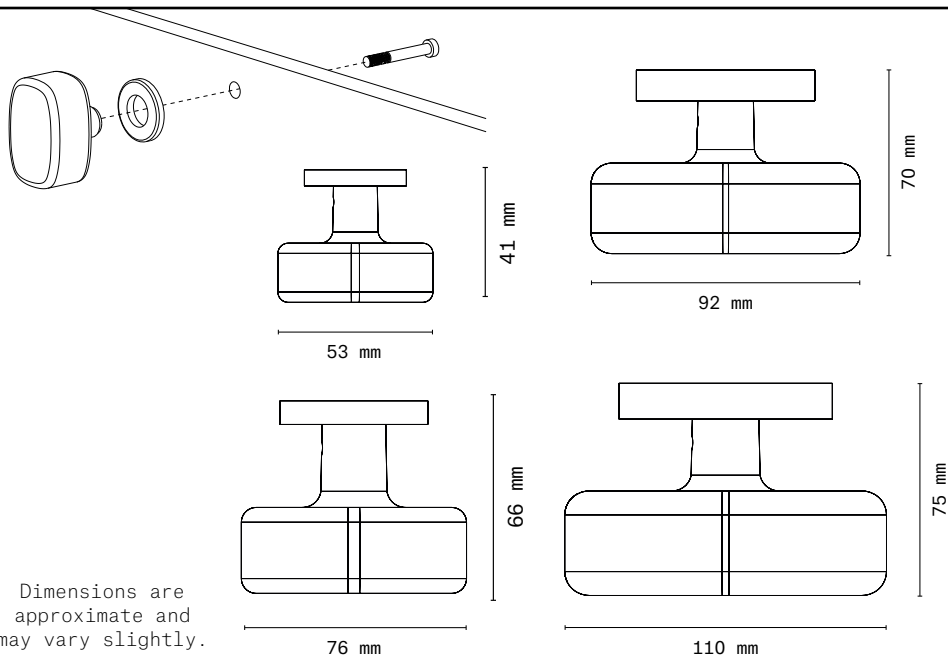

OVAL DOOR PULL HANDLE — XSOPH2146 / SOPH2194 / MOPH2193 / LOPH1048

FINISHES

Raw Bronze
XSOPH2146-R / SOPH2194-R /
MOPH2193-R / LOPH1048-R

Polished Bronze
XSOPH2146-P / SOPH2194-P /
MOPH2193-P / LOPH1048-P

Chrome-Plated bronze
XSOPH2146-CP / SOPH2194-CP /
MOPH2193-CP / LOPH1048-CP

DIMENSIONS (mm / inch — kg / lbs)

LENGTH	DEPTH	WIDTH	WEIGHT
53 / 2.09	41 / 1.61	36 / 1.42	0.40 / 0.88
76 / 2.99	66 / 2.60	56 / 2.20	1.20 / 2.65
92 / 3.62	70 / 2.76	70 / 2.76	2.10 / 4.63
110 / 4.33	75 / 2.95	90 / 3.54	3.20 / 7.09