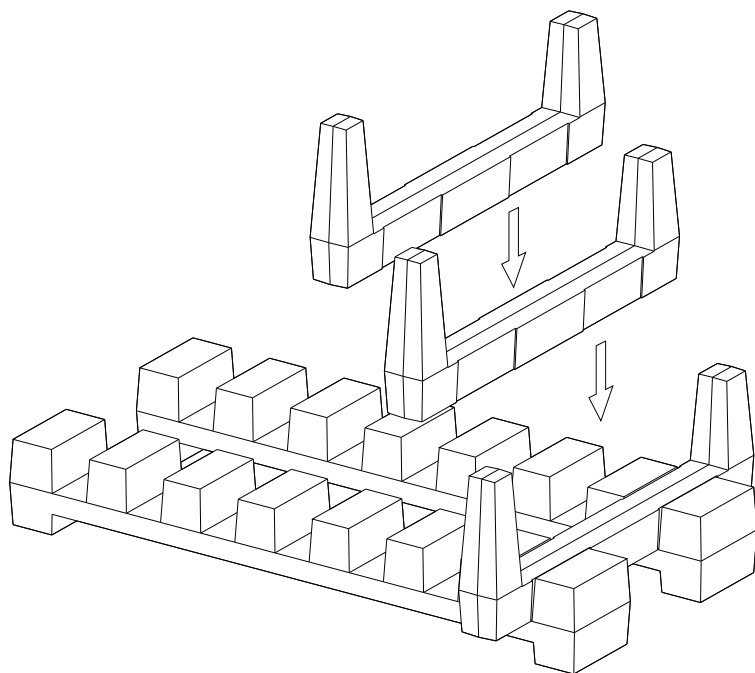

ASSEMBLY INSTRUCTIONS

INFO@JULESWABBES.COM
WWW.JULESWABBES.COM

GEDE

1

2

3

TECHNICAL SPECIFICATIONS

Materials: Iron Cast

SMALL

Length: 445 mm / 17.50"
Width: 295 mm / 11.60"
Height: 140 mm / 5.50"
Weight: 30.00 kg / 66.14 lbs

LARGE

Length : 755 mm / 29.75"
Width : 450 mm / 17.70"
Height : 140 mm / 5.50"
Weight: 60.00 kg/
132.28 lbs

GENERALDECORATION

SPRL 20, ROUTE DE BEAUMONT À 1380 LASNE - BELGIUM