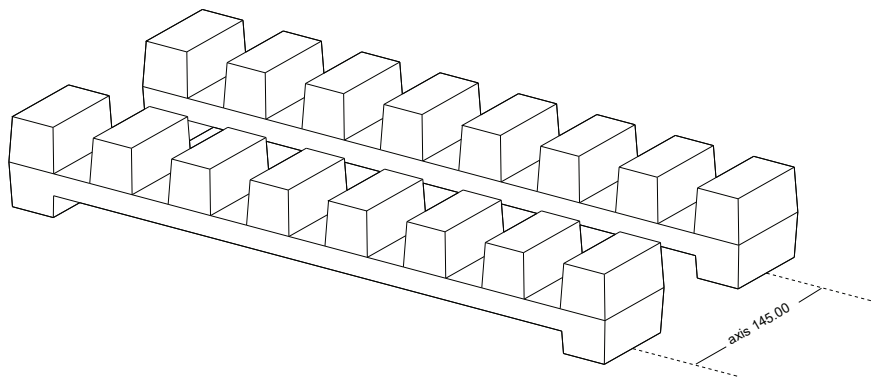

ASSEMBLY INSTRUCTIONS

INFO@JULESWABBES.COM
WWW.JULESWABBES.COM

GEDE

1

2

3

TECHNICAL SPECIFICATIONS

Materials: Iron Cast

SMALL

Length: 445 mm / 17.50"
Width: 295 mm / 11.60"
Height: 140 mm / 5.50"
Weight: 30.00 kg / 66.14 lbs

LARGE

Length : 755 mm / 29.75"
Width : 450 mm / 17.70"
Height : 140 mm / 5.50"
Weight: 60.00 kg/
132.28 lbs

GENERALDECORATION

SPRL 20, ROUTE DE BEAUMONT À 1380 LASNE - BELGIUM