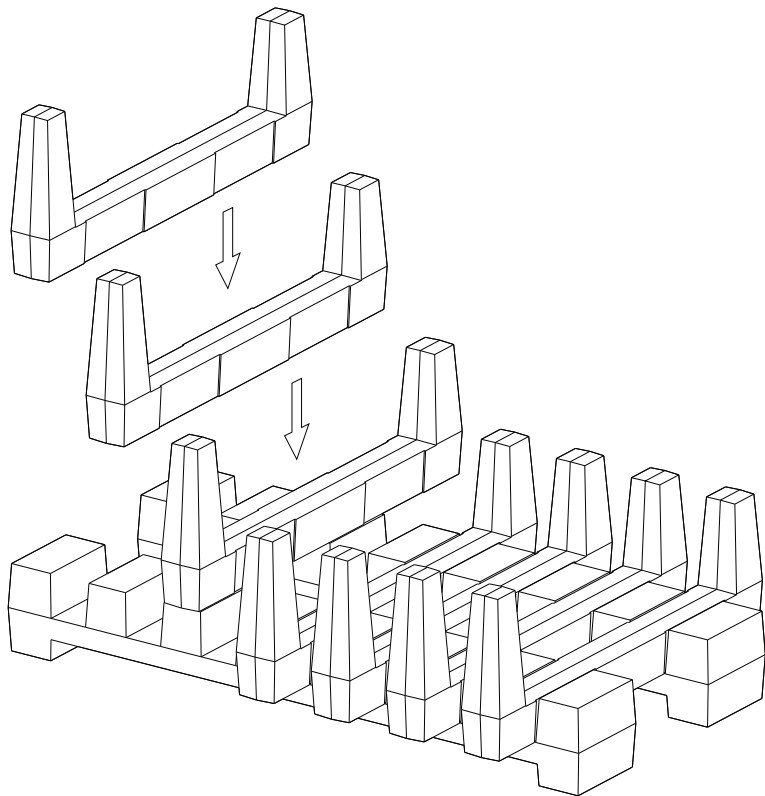

ASSEMBLY INSTRUCTIONS

INFO@JULESWABBES.COM
WWW.JULESWABBES.COM

GEDE

1

2

3

TECHNICAL SPECIFICATIONS

Materials: Iron Cast

SMALL

Length: 445 mm / 17.50"
Width: 295 mm / 11.60"
Height: 140 mm / 5.50"
Weight: 30.00 kg / 66.14 lbs

LARGE

Length : 755 mm / 29.75"
Width : 450 mm / 17.70"
Height : 140 mm / 5.50"
Weight: 60.00 kg/
132.28 lbs