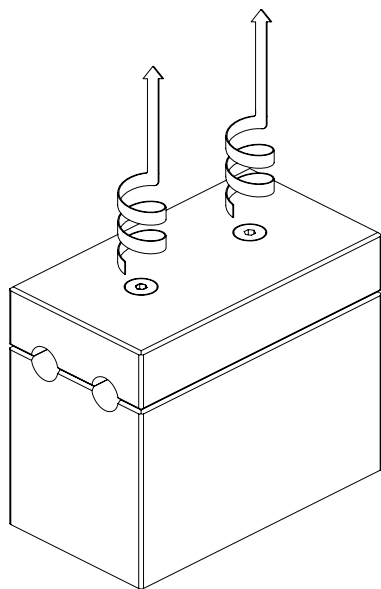

ASSEMBLY INSTRUCTIONS

INFO@JULESWABBES.COM
WWW.JULESWABBES.COM

GEDE

1

2

X2

3

X2

4

5

TECHNICAL SPECIFICATIONS

Materials:

Wood and Brass (cocobolo wood and Polished Brass or Movingui and Nickel-Plated Brass)

Length: 405 mm - 15,95"

Width: Max 250 mm - 9,84"

Height: 400 mm - 15,75"