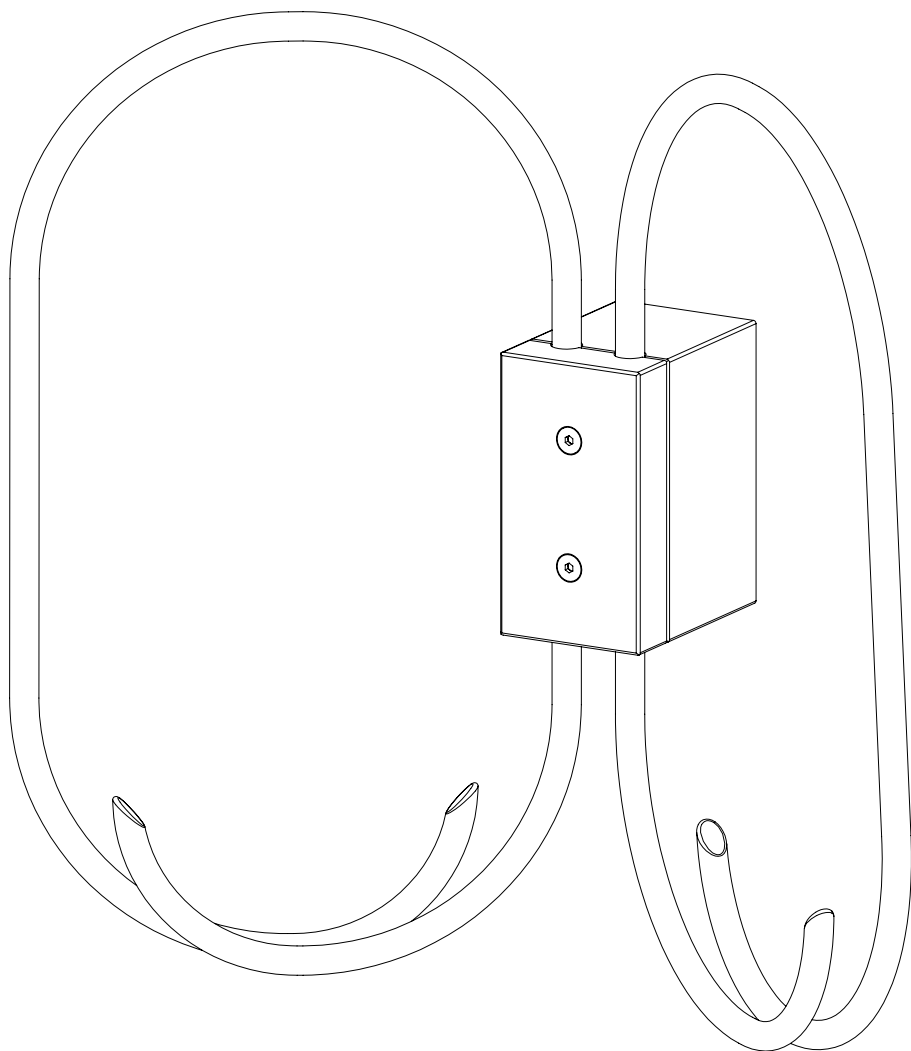

ASSEMBLY INSTRUCTIONS

INFO@JULESWABBES.COM
WWW.JULESWABBES.COM

GEDE

1

2

X2

3

X2

4

5

TECHNICAL SPECIFICATIONS

Materials:

Wood and Brass (cocobolo wood and Polished Brass or Movingui and Nickel-Plated Brass)

Length: 405 mm - 15,95"

Width: Max 250 mm - 9,84"

Height: 400 mm - 15,75"

Weight: 1.8 kg - 3.97 lbs

GENERALDECORATION

SPRL GENERAL DECORATION 20 ROUTE DE BEAUMONT 1380 LASNE