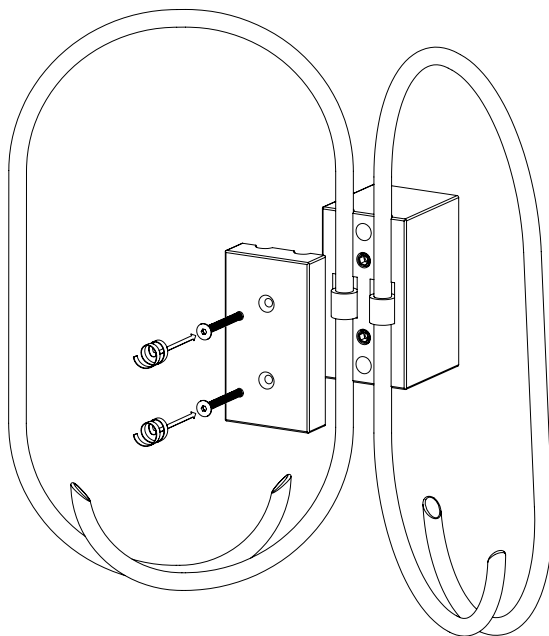

ASSEMBLY INSTRUCTIONS

INFO@JULESWABBES.COM
WWW.JULESWABBES.COM

GEDE

1

2

X2

3

X2

4

5

TECHNICAL SPECIFICATIONS

Materials:

Wood and Brass (cocobolo wood and Polished Brass or Movingui and Nickel-Plated Brass)

Length: 405 mm - 15,95"

Width: Max 250 mm - 9,84"

Height: 400 mm - 15,75"

Weight: 1.8 kg - 3.97 lbs

GENERALDECORATION

SPRL GENERAL DECORATION 20 ROUTE DE BEAUMONT 1380 LASNE