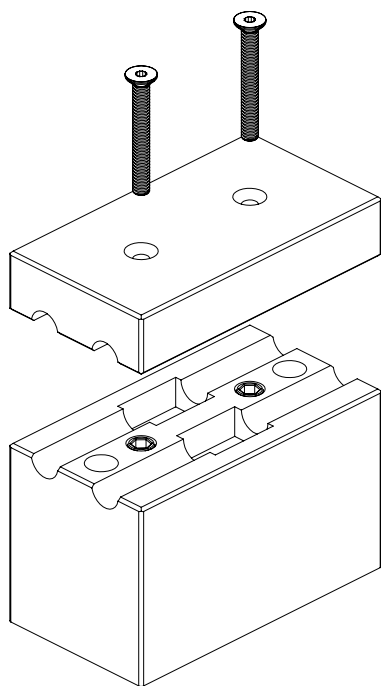

ASSEMBLY INSTRUCTIONS

INFO@JULESWABBES.COM
WWW.JULESWABBES.COM

GEDE

1

2

X2

3

X2

4

5

TECHNICAL SPECIFICATIONS

Materials:

Wood and Brass (cocobolo wood and Polished Brass or Movingui and Nickel-Plated Brass)

Length: 405 mm - 15,95"

Width: Max 250 mm - 9,84"

Height: 400 mm - 15,75"