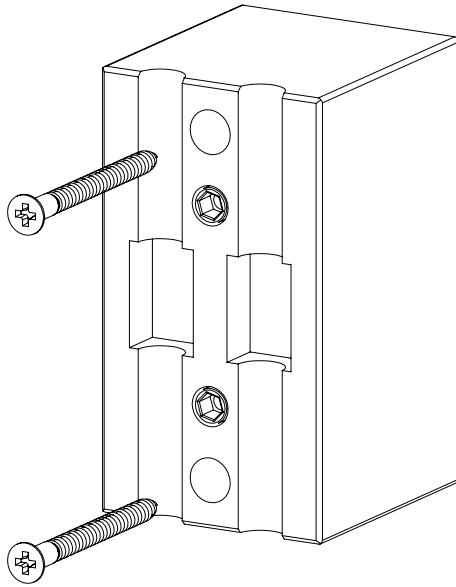

ASSEMBLY INSTRUCTIONS

INFO@JULESWABBES.COM
WWW.JULESWABBES.COM

GEDE

1

2

X2

3

X2

4

5

TECHNICAL SPECIFICATIONS

Materials:

Wood and Brass (cocobolo wood and Polished Brass or Movingui and Nickel-Plated Brass)

Length: 405 mm - 15,95"

Width: Max 250 mm - 9,84"

Height: 400 mm - 15,75"