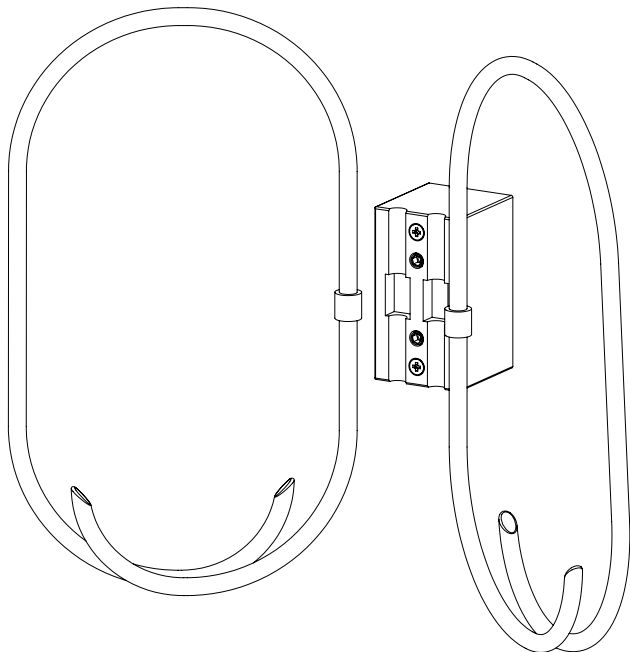

ASSEMBLY INSTRUCTIONS

INFO@JULESWABBES.COM
WWW.JULESWABBES.COM

GEDE

1

2

X2

3

X2

4

5

TECHNICAL SPECIFICATIONS

Materials:

Wood and Brass (cocobolo wood and Polished Brass or Movingui and Nickel-Plated Brass)

Length: 405 mm - 15,95"

Width: Max 250 mm - 9,84"

Height: 400 mm - 15,75"

Weight: 1.8 kg - 3.97 lbs

GENERALDECORATION

SPRL GENERAL DECORATION 20 ROUTE DE BEAUMONT 1380 LASNE