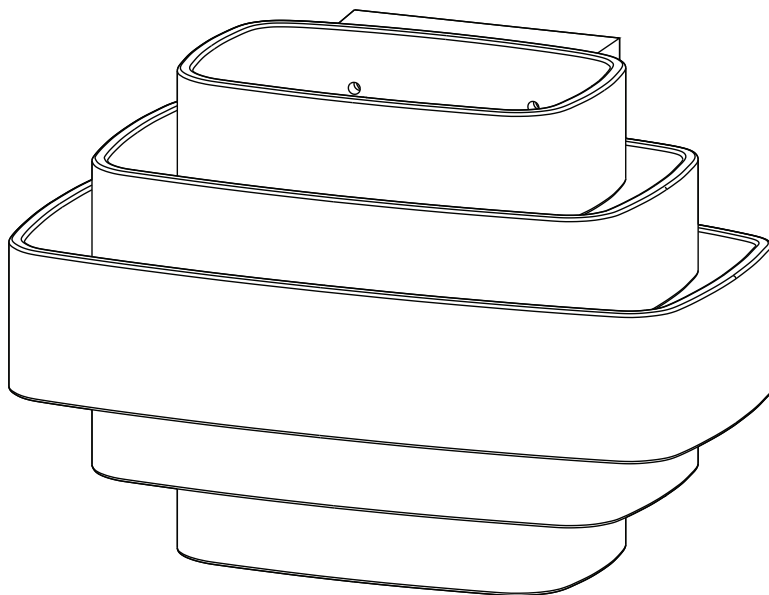

ASSEMBLY INSTRUCTIONS

INFO@JULESWABBES.COM
WWW.JULESWABBES.COM

GEDE

1

X4

2

X2

3

4

5

TECHNICAL SPECIFICATIONS

Materials: Bronze, Raw or Polished

Length: 240 mm - 9.45"

Depth: 148 mm - 5.80"

Height : 163 mm - 6.40"

Weight: 7 kg - 15,50 lbs