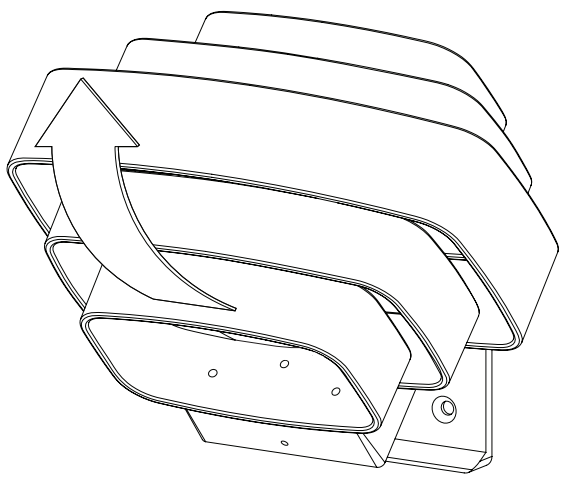

ASSEMBLY INSTRUCTIONS

INFO@JULESWABBES.COM
WWW.JULESWABBES.COM

GEDE

1

X4

2

X2

3

4

5

TECHNICAL SPECIFICATIONS

Materials: Bronze, Raw or Polished

Length: 240 mm - 9.45"

Depth: 148 mm - 5.80"

Height : 163 mm - 6.40"

Weight: 7 kg - 15,50 lbs