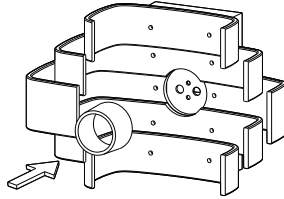

4

5

TECHNICAL SPECIFICATIONS

Materials: Bronze, Raw or Polished

Length: 240 mm - 9.45"

Depth: 148 mm - 5.80"

Height : 163 mm - 6.40"

Weight: 7 kg - 15,50 lbs