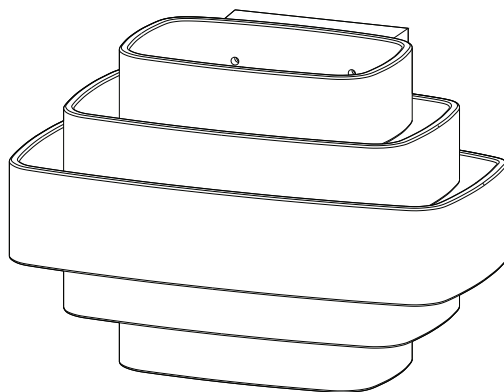

ASSEMBLY INSTRUCTIONS

INFO@JULESWABBES.COM
WWW.JULESWABBES.COM

GEDE

1

X4

2

X2

3

4

5

TECHNICAL SPECIFICATIONS

Materials: Bronze, Raw or Polished

Length: 240 mm - 9.45"

Depth: 148 mm - 5.80"

Height : 163 mm - 6.40"

Weight: 7 kg - 15,50 lbs