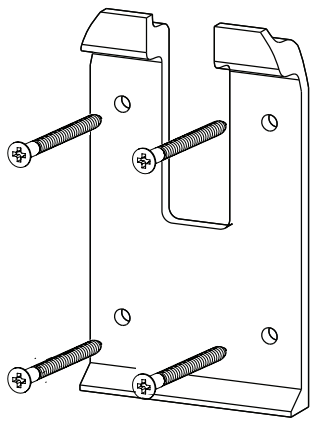

ASSEMBLY INSTRUCTIONS

INFO@JULESWABBES.COM
WWW.JULESWABBES.COM

GEDE

1

X4

2

X2

3

4

5

TECHNICAL SPECIFICATIONS

Materials: Bronze, Raw or Polished

Length: 240 mm - 9.45"

Depth: 148 mm - 5.80"

Height : 163 mm - 6.40"

Weight: 7 kg - 15,50 lbs

Light Bulb: E27 Max 60W - E26 Max 40W

Power: AC 220-240V - 120V

Material to be placed by a licensed electrician, otherwise we assume no liability or guarantee. The material has been checked and tested by our care before delivery and is fully compliant.