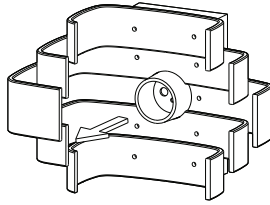

4

5

TECHNICAL SPECIFICATIONS

Materials: Bronze, Raw or Polished

Length: 240 mm - 9.45"

Depth: 148 mm - 5.80"

Height : 163 mm - 6.40"

Weight: 7 kg - 15,50 lbs