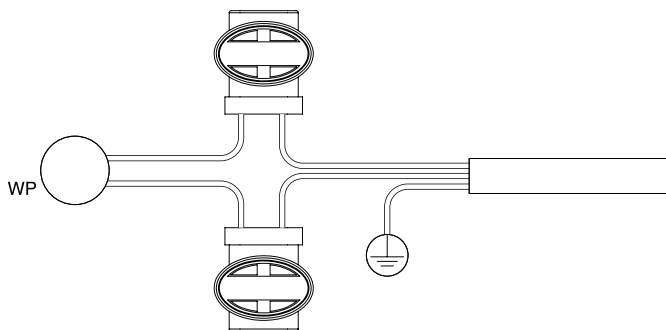

ASSEMBLY INSTRUCTIONS

INFO@JULESWABBES.COM
WWW.JULESWABBES.COM

GEDE

1

X4

2

X2

3

4

5

TECHNICAL SPECIFICATIONS

Materials: Bronze, Raw or Polished

Length: 240 mm - 9.45"

Depth: 148 mm - 5.80"

Height : 163 mm - 6.40"

Weight: 7 kg - 15,50 lbs