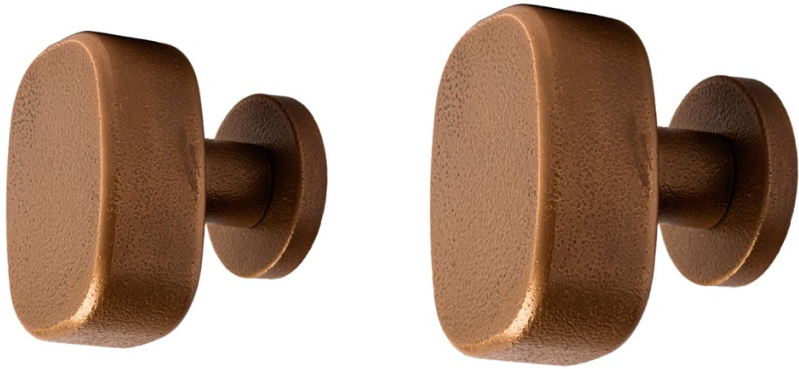

OVAL HANDLE — SOH1020 / MOH1019

BRONZE, 1969

The Oval Handle provides the sensation of holding a smooth pebble in one's hand. Its ergonomic design ensures a comfortable grip. Jules Wabbes' handles transcend being mere design objects; they embody the essence of his philosophy.

INFO@JULESWABBES.COM
WWW.JULESWABBES.COM

Jules Wabbes
GENERALDECORATION

OVAL HANDLE — SOH1020 / MOH1019

FINISHES

Chrome-plated Bronze
SOH1020-R / MOH1019-R

Nickel-Plated bronze
SOH1020-NP / MOH1019-NP

Polished Bronze
SOH1020-P / MOH1019-P

Raw Bronze
SOH1020-R / MOH1019-R

DIMENSIONS (mm / inch — kg / lbs)

LENGTH	DEPTH	WIDTH	WEIGHT
76 / 2.99 92 / 3.62	56 / 2.20 70 / 2.76	65 / 2.56 70 / 2.76	1.20 / 2.65 2.10 / 4.63