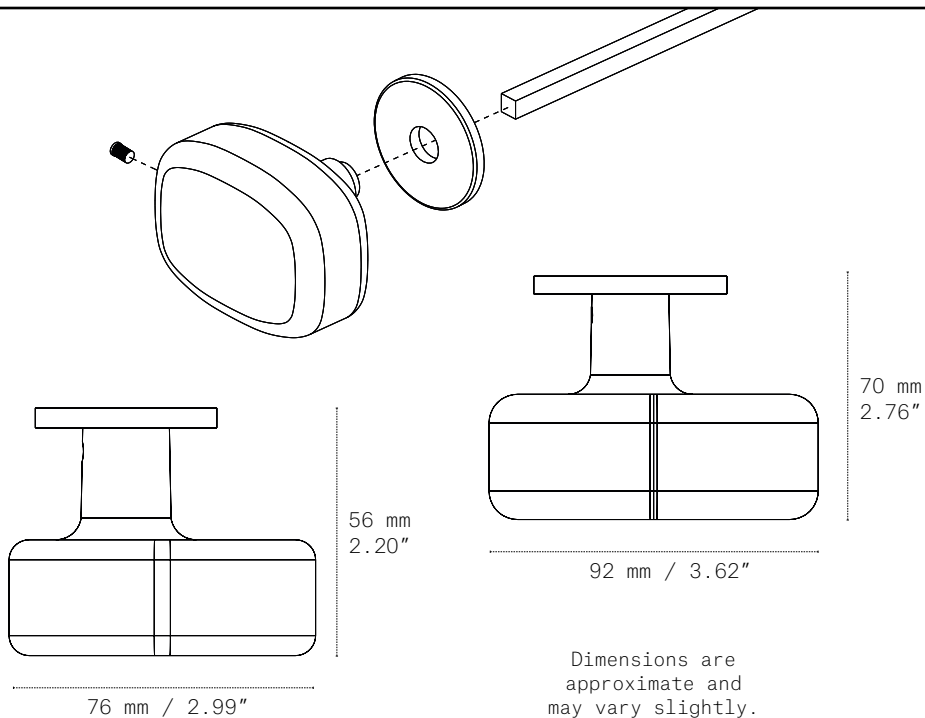

OVAL HANDLE — SOH1020 / MOH1019

BRONZE, 1969

The Oval Handle provides the sensation of holding a smooth pebble in one's hand. Its ergonomic design ensures a comfortable grip. Jules Wabbes' handles transcend being mere design objects; they embody the essence of his philosophy.

INFO@JULESWABBES.COM
WWW.JULESWABBES.COM

Jules Wabbes
GENERALDECORATION

OVAL HANDLE — SOH1020 / MOH1019

FINISHES

Chrome-plated Bronze
SOH1020-R / MOH1019-R

Nickel-Plated bronze
SOH1020-NP / MOH1019-NP

Polished Bronze
SOH1020-P / MOH1019-P

Raw Bronze
SOH1020-R / MOH1019-R

DIMENSIONS (mm / inch — kg / lbs)

LENGTH	DEPTH	WIDTH	WEIGHT
76 / 2.99 92 / 3.62	56 / 2.20 70 / 2.76	65 / 2.56 70 / 2.76	1.20 / 2.65 2.10 / 4.63