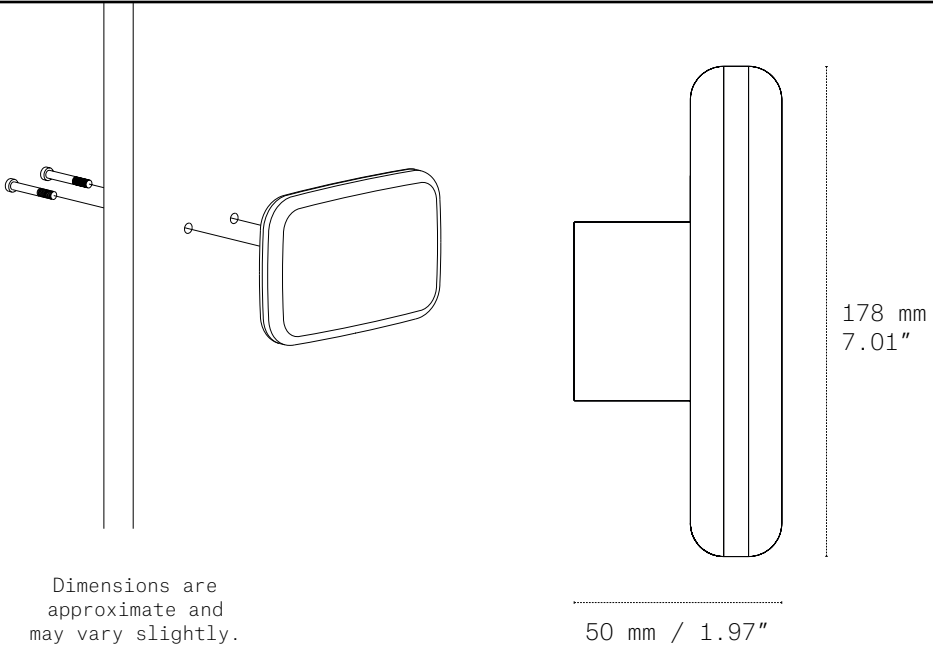

RECTANGULAR DOOR PULL HANDLE — RPH2207

BRONZE, 1969

This large door handle can be fixed vertically or horizontally and on both sides of the door. The raw bronze is soft and smooth. It can be used outside by all weather and gets a beautiful patina with time.

INFO@JULESWABBES.COM
WWW.JULESWABBES.COM

Jules Wabbes
GENERALDECORATION

RECTANGULAR DOOR PULL HANDLE — RPH2207

FINISHES

Raw Bronze
RPH2207-R

Polished Bronze
RPH2207-P

Chrome-Plated bronze
RPH2207-CP

DIMENSIONS (mm / inch — kg / lbs)

LENGTH	DEPTH	WIDTH	WEIGHT
178 / 7.01	50 / 1.97	118 / 4.65	3.60 / 7.94