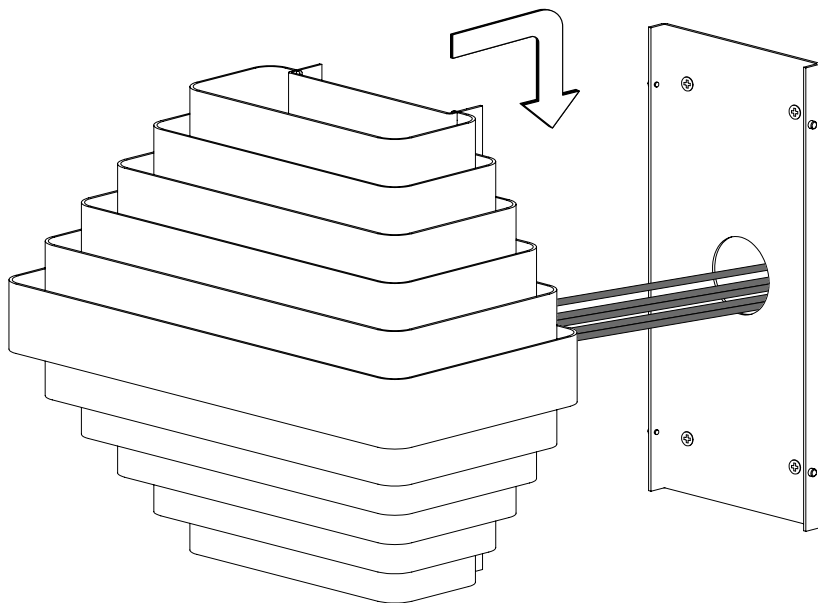

ASSEMBLY INSTRUCTIONS

INFO@GENERALDECORATION.COM
WWW.GENERALDECORATION.COM

GEDE

1

X4

2

X2

3

4

5

TECHNICAL SPECIFICATIONS

Materials: Brass (Polished or Nickel-Plated)

Length: 198 mm

Width: 108 mm

Height: 96 mm

Weight: 2 kg

X2

3

4

5

SPÉCIFICATIONS TECHNIQUES

Matériaux: Laiton (Poli ou Nickelé)

Longueur: 198 mm

Largeur: 108 mm