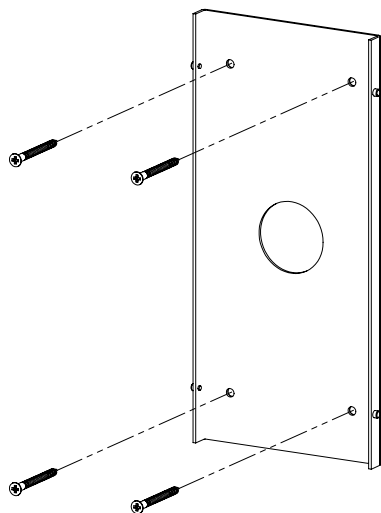

ASSEMBLY INSTRUCTIONS

INFO@GENERALDECORATION.COM
WWW.GENERALDECORATION.COM

GEDE

1

X4

2

X2

3

4

5

TECHNICAL SPECIFICATIONS

Materials: Brass (Polished or Nickel-Plated)

Length: 198 mm

Width: 108 mm

Height: 96 mm

Weight: 2 kg

X2

3

4

5

SPÉCIFICATIONS TECHNIQUES

Matériaux: Laiton (Poli ou Nickelé)

Longueur: 198 mm

Largeur: 108 mm