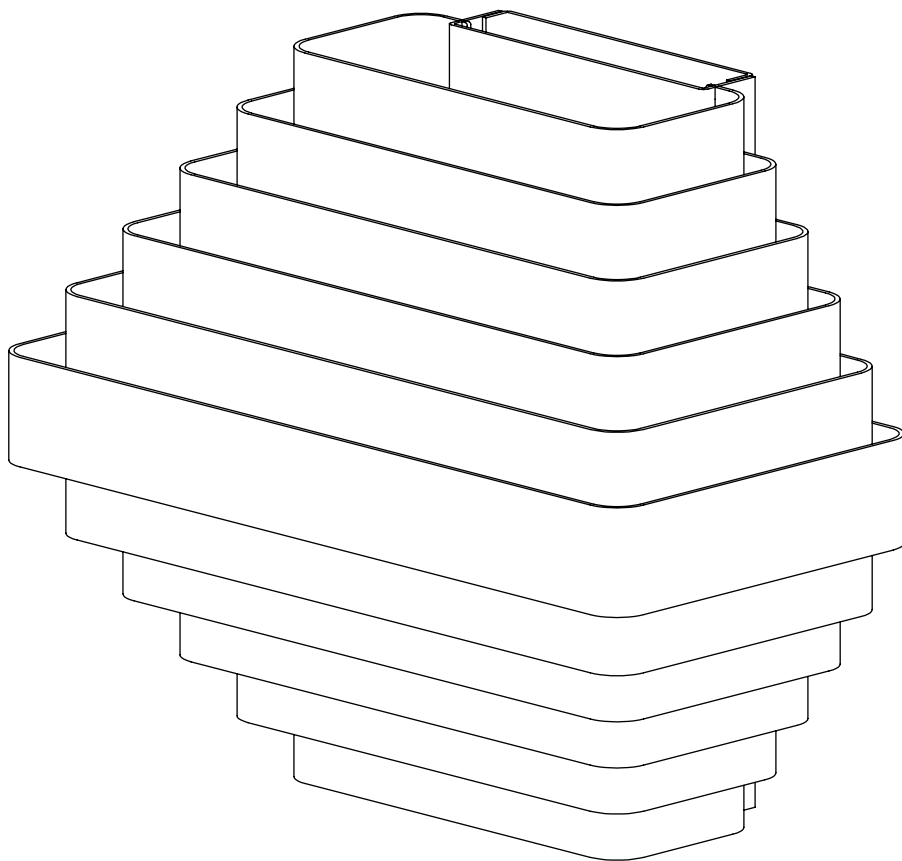

ASSEMBLY INSTRUCTIONS

INFO@GENERALDECORATION.COM
WWW.GENERALDECORATION.COM

GEDE

1

X4

2

X2

3

4

5

TECHNICAL SPECIFICATIONS

Materials: Brass (Polished or Nickel-Plated)

Length: 198 mm

Width: 108 mm

Height: 96 mm

Weight: 2 kg

X2

3

4

5

SPÉCIFICATIONS TECHNIQUES

Matériaux: Laiton (Poli ou Nickelé)

Longueur: 198 mm

Largeur: 108 mm