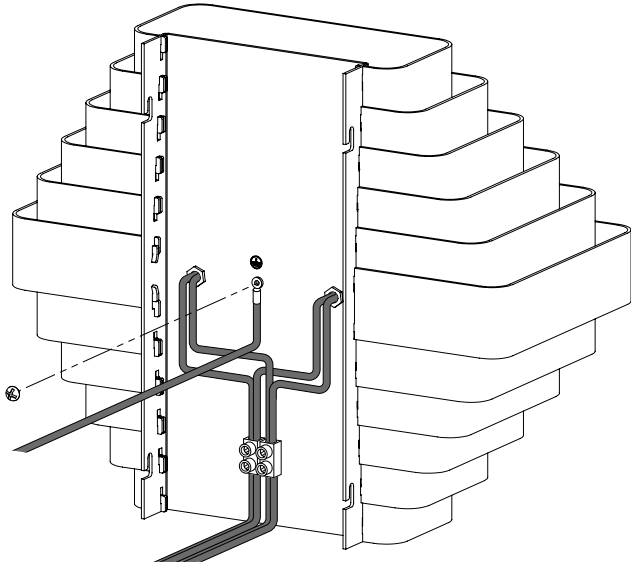

ASSEMBLY INSTRUCTIONS

INFO@GENERALDECORATION.COM
WWW.GENERALDECORATION.COM

GEDE

1

X4

2

X2

3

4

5

TECHNICAL SPECIFICATIONS

Materials: Brass (Polished or Nickel-Plated)

Length: 198 mm

Width: 108 mm

Height: 96 mm

Weight: 2 kg

Light Bulb: E27 Max 60W

Power: AC 220-240V

Material to be placed by a licensed electrician, otherwise we assume no liability or guarantee. The material has been checked and tested by our care before delivery and is fully compliant.

X2

3

4

5

SPÉCIFICATIONS TECHNIQUES

Matériaux: Laiton (Poli ou Nickelé)

Longueur: 198 mm

Largeur: 108 mm