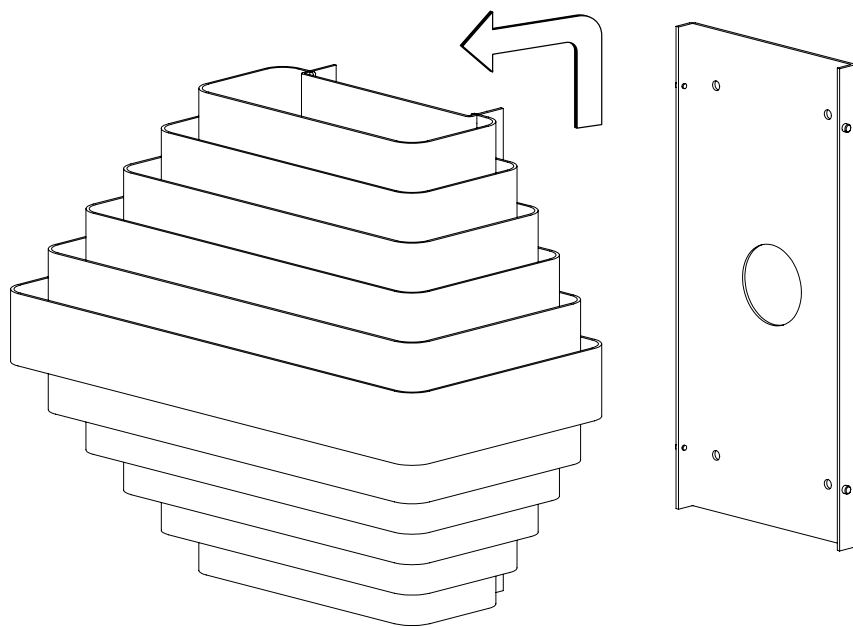

ASSEMBLY INSTRUCTIONS

INFO@GENERALDECORATION.COM
WWW.GENERALDECORATION.COM

GEDE

1

X4

2

X2

3

4

5

TECHNICAL SPECIFICATIONS

Materials: Brass (Polished or Nickel-Plated)

Length: 198 mm

Width: 108 mm

Height: 96 mm

Weight: 2 kg

X2

3

4

5

SPÉCIFICATIONS TECHNIQUES

Matériaux: Laiton (Poli ou Nickelé)

Longueur: 198 mm

Largeur: 108 mm