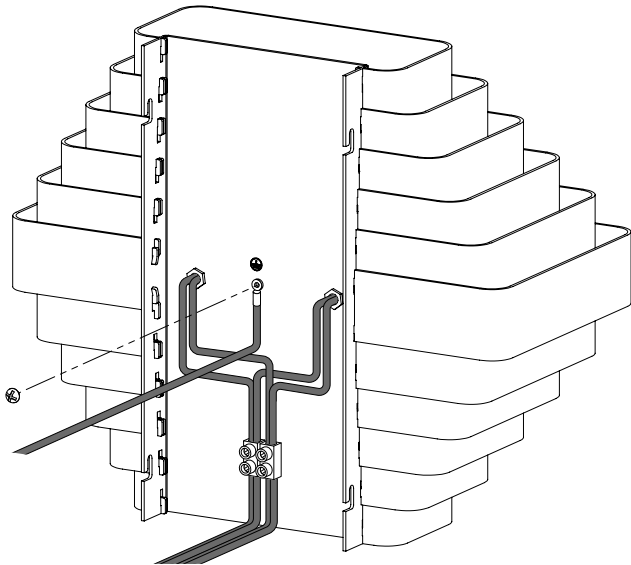

4

5

TECHNICAL SPECIFICATIONS

Materials: Brass (Polished or Nickel-Plated)

Length: 198 mm

Width: 108 mm

Height: 96 mm

Weight: 2 kg

Light Bulb: E27 Max 60W

Power: AC 220-240V

Material to be placed by a licensed electrician, otherwise we assume no liability or guarantee. The material has been checked and tested by our care before delivery and is fully compliant.

X2

3

4

5

SPÉCIFICATIONS TECHNIQUES

Matériaux: Laiton (Poli ou Nickelé)

Longueur: 198 mm

Largeur: 108 mm