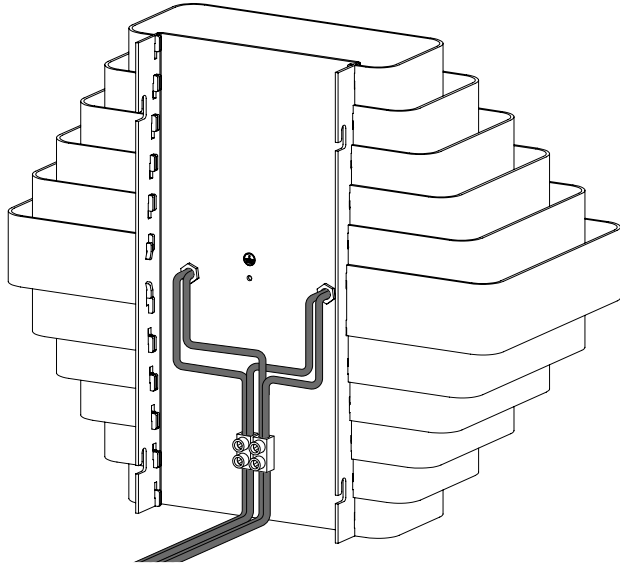

ASSEMBLY INSTRUCTIONS

INFO@GENERALDECORATION.COM
WWW.GENERALDECORATION.COM

GEDE

1

X4

2

X2

3

4

5

TECHNICAL SPECIFICATIONS

Materials: Brass (Polished or Nickel-Plated)

Length: 198 mm

Width: 108 mm

Height: 96 mm

Weight: 2 kg

Light Bulb: E27 Max 60W

Power: AC 220-240V

Material to be placed by a licensed electrician, otherwise we assume no liability or guarantee. The material has been checked and tested by our care before delivery and is fully compliant.

X2

3

4

5

SPÉCIFICATIONS TECHNIQUES

Matériaux: Laiton (Poli ou Nickelé)

Longueur: 198 mm

Largeur: 108 mm