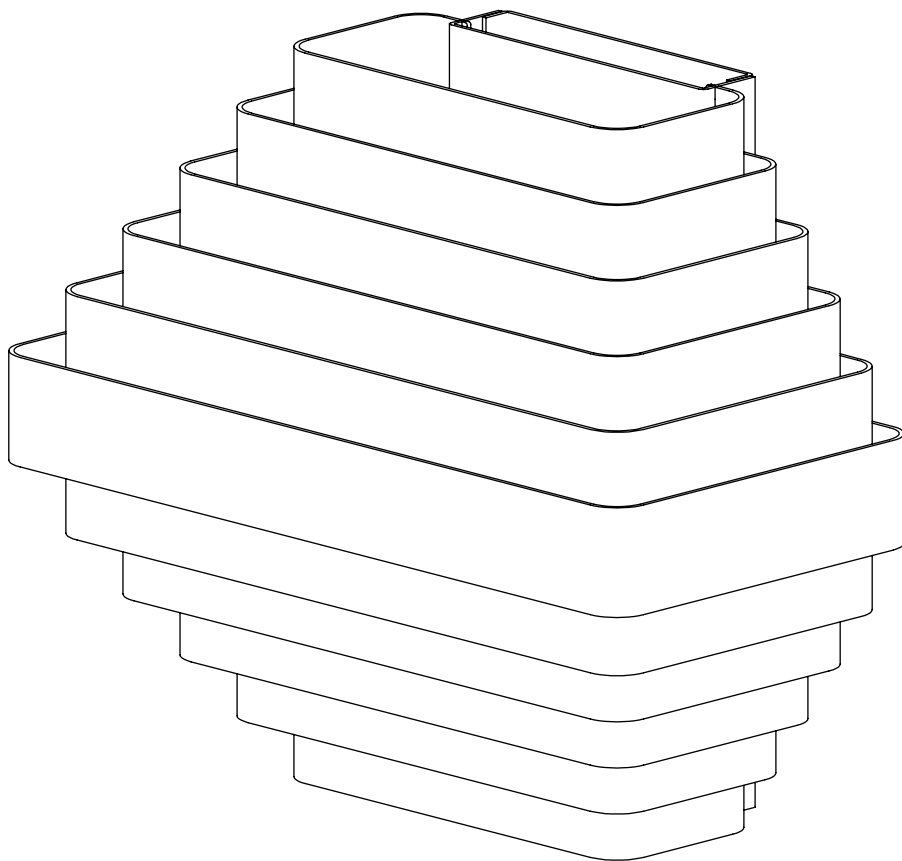

INSTRUCTIONS D'ASSEMBLAGE

INFO@GENERALDECORATION.COM
WWW.GENERALDECORATION.COM

GEDE