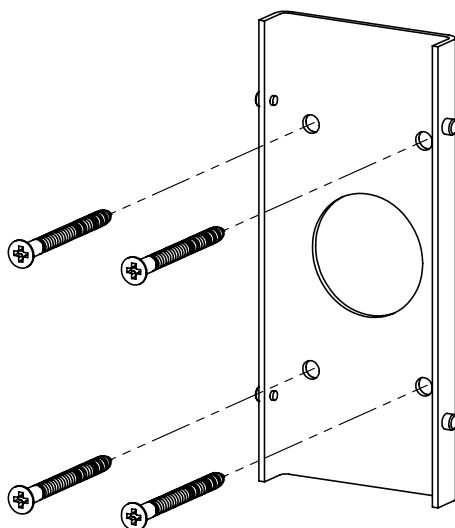

ASSEMBLY INSTRUCTIONS

INFO@GENERALDECORATION.COM
WWW.GENERALDECORATION.COM

GEDE

1

X4

2

X2

3

4

5

TECHNICAL SPECIFICATIONS

Materials: Brass (Polished or Nickel-Plated)

Length: 198 mm

Width: 108 mm

Height: 96 mm

Weight: 2 kg