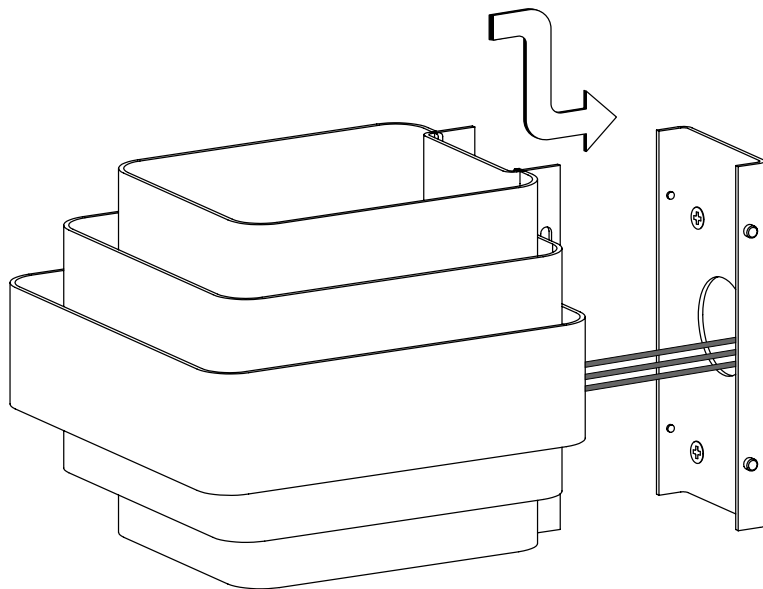

ASSEMBLY INSTRUCTIONS

INFO@GENERALDECORATION.COM
WWW.GENERALDECORATION.COM

GEDE

1

X4

2

X2

3

4

5

TECHNICAL SPECIFICATIONS

Materials: Brass (Polished or Nickel-Plated)

Length: 198 mm

Width: 108 mm

Height: 96 mm

Weight: 2 kg