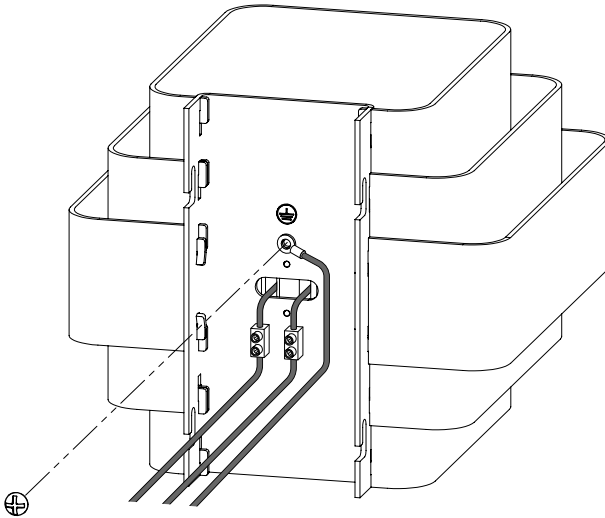

ASSEMBLY INSTRUCTIONS

INFO@GENERALDECORATION.COM
WWW.GENERALDECORATION.COM

GEDE

1

X4

2

X2

3

4

5

TECHNICAL SPECIFICATIONS

Materials: Brass (Polished or Nickel-Plated)

Length: 198 mm

Width: 108 mm

Height: 96 mm

Weight: 2 kg