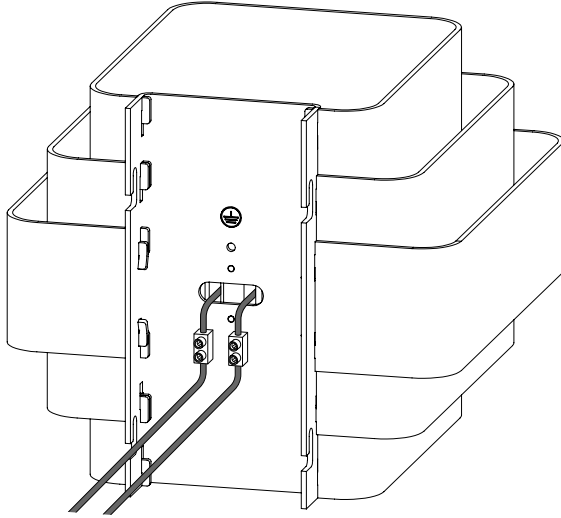

ASSEMBLY INSTRUCTIONS

INFO@GENERALDECORATION.COM
WWW.GENERALDECORATION.COM

GEDE

1

X4

2

X2

3

4

5

TECHNICAL SPECIFICATIONS

Materials: Brass (Polished or Nickel-Plated)

Length: 198 mm

Width: 108 mm

Height: 96 mm

Weight: 2 kg

Light Bulb: E27 Max 60W

Power: AC 220-240V

Material to be placed by a licensed electrician, otherwise we assume no liability or guarantee. The material has been checked and tested by our care before delivery and is fully compliant.