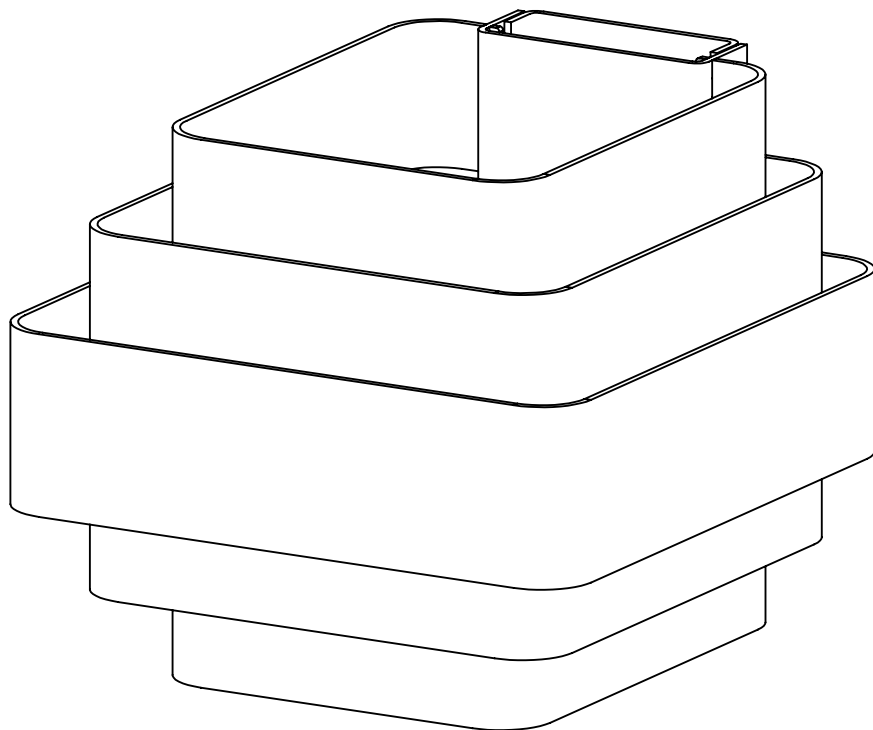

ASSEMBLY INSTRUCTIONS

INFO@GENERALDECORATION.COM
WWW.GENERALDECORATION.COM

GEDE

1

X4

2

X2

3

4

5

TECHNICAL SPECIFICATIONS

Materials: Brass (Polished or Nickel-Plated)

Length: 198 mm

Width: 108 mm

Height: 96 mm

Weight: 2 kg