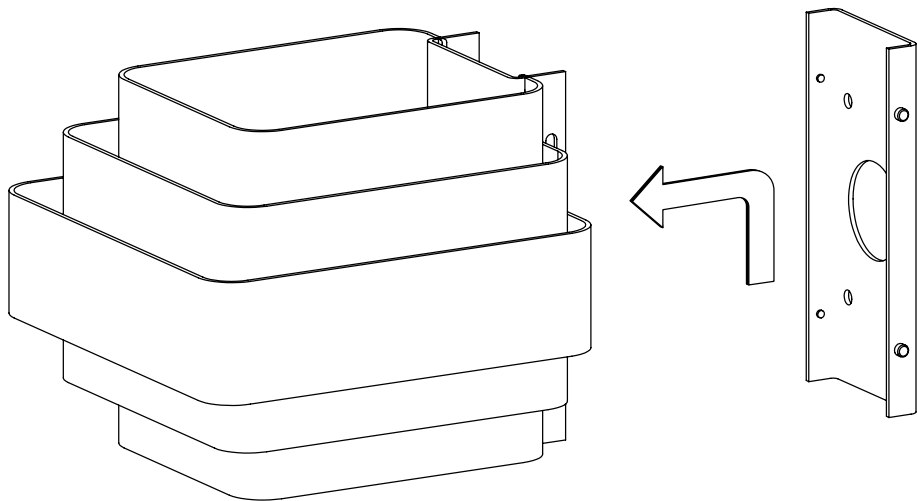

ASSEMBLY INSTRUCTIONS

INFO@GENERALDECORATION.COM
WWW.GENERALDECORATION.COM

GEDE

1

X4

2

X2

3

4

5

TECHNICAL SPECIFICATIONS

Materials: Brass (Polished or Nickel-Plated)

Length: 198 mm

Width: 108 mm

Height: 96 mm

Weight: 2 kg