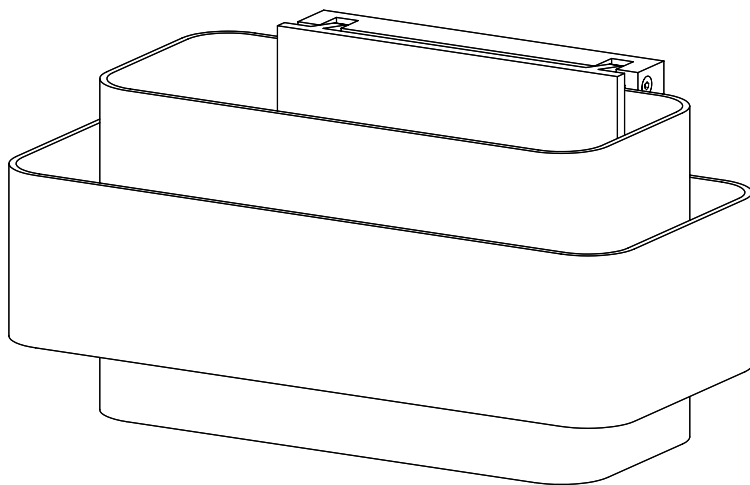

ASSEMBLY INSTRUCTIONS

INFO@GENERALDECORATION.COM
WWW.GENERALDECORATION.COM

GEDE