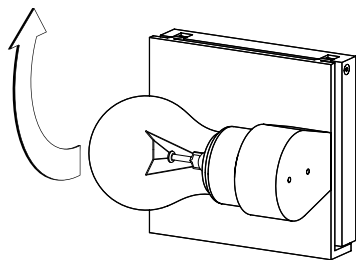

ASSEMBLY INSTRUCTIONS

INFO@GENERALDECORATION.COM
WWW.GENERALDECORATION.COM

GEDE

1

2

Drill the holes

X4

3

X2

4

5

TECHNICAL SPECIFICATIONS

Materials: Brass (Polished, Brushed, Nickel-Plated or Gold-Plated)

Length: 198 mm

Width: 108 mm

Height: 96 mm

Weight: 2 kg

Light Bulb: E27 Max 60W

Power: AC 220-240V

Material to be placed by a licensed electrician, otherwise we assume no liability or guarantee. The material has been checked and tested by our care before delivery and is fully compliant.