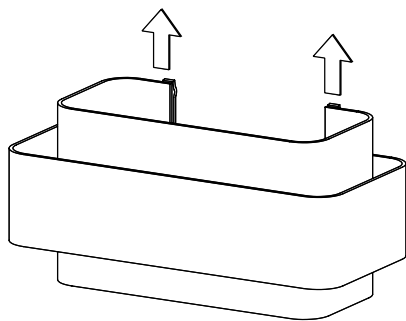

ASSEMBLY INSTRUCTIONS

INFO@GENERALDECORATION.COM
WWW.GENERALDECORATION.COM

GEDE

1

2

Drill the holes

X4

3

X2

4

5

TECHNICAL SPECIFICATIONS

Materials: Brass (Polished, Brushed, Nickel-Plated or Gold-Plated)

Length: 198 mm

Width: 108 mm

Height: 96 mm

X4

3

X2

4

5

SPÉCIFICATIONS TECHNIQUES

Matériaux: Laiton (Poli, Brossé, Nickelé ou Doré)

Longueur: 198 mm