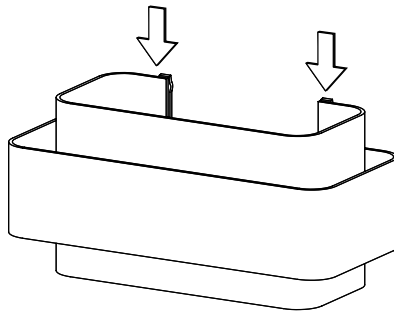

ASSEMBLY INSTRUCTIONS

INFO@GENERALDECORATION.COM
WWW.GENERALDECORATION.COM

GEDE

1

2

Drill the holes

X4

3

X2

4

5

TECHNICAL SPECIFICATIONS

Materials: Brass (Polished, Brushed, Nickel-Plated or Gold-Plated)

Length: 198 mm

Width: 108 mm

Height: 96 mm

X4

3

X2

4

5

SPÉCIFICATIONS TECHNIQUES

Matériaux: Laiton (Poli, Brossé, Nickelé ou Doré)

Longueur: 198 mm