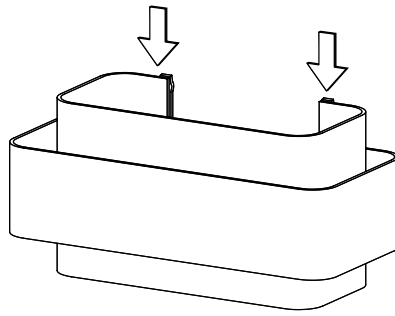

X2

4

5

TECHNICAL SPECIFICATIONS

Materials: Brass (Polished, Brushed, Nickel-Plated or Gold-Plated)

Length: 198 mm

Width: 108 mm

Height: 96 mm

X4

3

X2

4

5

SPÉCIFICATIONS TECHNIQUES

Matériaux: Laiton (Poli, Brossé, Nickelé ou Doré)

Longueur: 198 mm