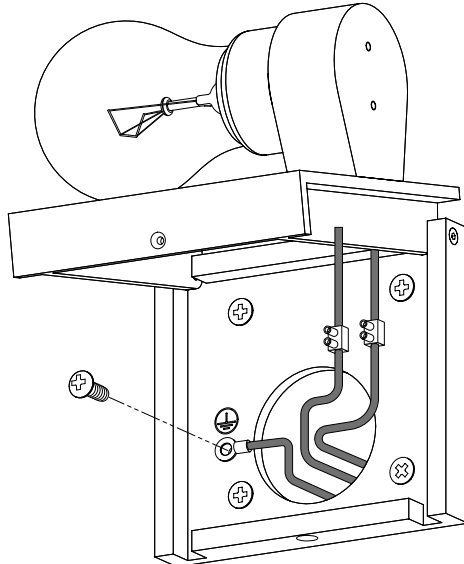

ASSEMBLY INSTRUCTIONS

INFO@GENERALDECORATION.COM
WWW.GENERALDECORATION.COM

GEDE

1

2

Drill the holes

X4

3

X2

4

5

TECHNICAL SPECIFICATIONS

Materials: Brass (Polished, Brushed, Nickel-Plated or Gold-Plated)

Length: 198 mm

Width: 108 mm

Height: 96 mm

Weight: 2 kg

Light Bulb: E27 Max 60W

Power: AC 220-240V

Material to be placed by a licensed electrician, otherwise we assume no liability or guarantee. The material has been checked and tested by our care before delivery and is fully compliant.

X4

3

X2

4

5

SPÉCIFICATIONS TECHNIQUES

Matériaux: Laiton (Poli, Brossé, Nickelé ou Doré)

Longueur: 198 mm